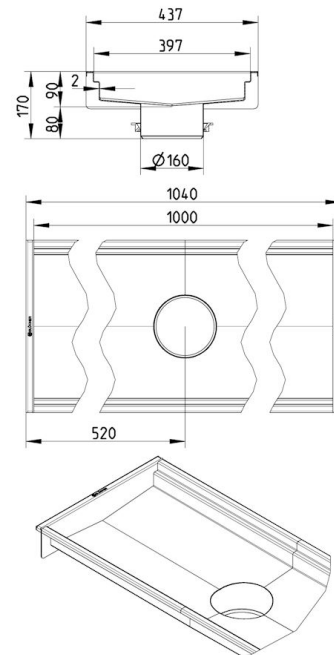

## 670FK010-05BA CHANNEL 400x1000 CENTER OUTLET

- Floor: concrete, tiled and resin
- No membrane
- Outlet: Ø160mm, vertical
- Stainless steel: AISI304/EN1.4301

### Specification

Brand Name: BLÜCHER  
Floor: Concrete/tiled/resin  
Material: AISI 304  
Material (EN): EN 1.4301  
Membrane Type: No membrane  
Minimum Height (mm): 170  
Outlet Box: No  
Outlet Diameter (mm): 160  
Outlet Direction: Vertical  
Outlet Placement: Center  
Series: Channel-No membrane  
Size: 400x1000  
Weight (kg): 11,19