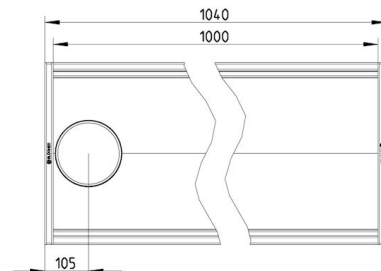

Specification Sheet

670FK010-00BA CHANNEL 400x1000 END OUTLET

- Floor: concrete, tiled and resin
- No membrane
- Outlet: Ø160mm, vertical
- Stainless steel: AISI304/EN1.4301

Product Codes

UPC/EAN: 5705499129922

Material (EN): EN 1.4301

Membrane Type: No membrane

Minimum Height (mm): 170

Outlet Box: No

Outlet Diameter (mm): 160

Outlet Direction: Vertical

Outlet Placement: End

Series: Channel-No membrane

Size: 400x1000

Weight (kg): 11,12

BLÜCHER®

A WATTS Brand