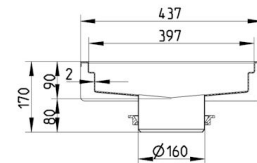

Material (EN): EN 1.4301

Membrane Type: No membrane

Minimum Height (mm): 170

Outlet Box: No

Outlet Diameter (mm): 160

Outlet Direction: Vertical

Outlet Placement: End

Series: Channel-No membrane

Size: 400x1000

Weight (kg): 11,12

BLÜCHER®

A WATTS Brand