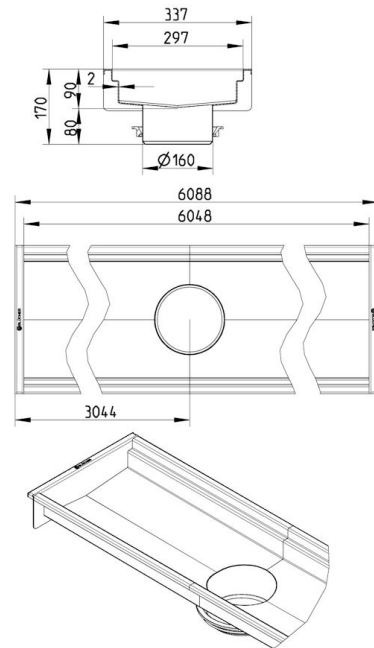

Specification Sheet

670EK060-30BA CHANNEL 300x6000 CENTER OUTLET

- Floor: concrete, tiled and resin
- No membrane
- Outlet: Ø160mm, vertical
- Stainless steel: AISI304/EN1.4301

Product Codes

UPC/EAN: 5705499129915

Material (EN): EN 1.4301

Membrane Type: No membrane

Minimum Height (mm): 170

Outlet Box: No

Outlet Diameter (mm): 160

Outlet Direction: Vertical

Outlet Placement: Center

Series: Channel-No membrane

Size: 300x6000

Weight (kg): 48,10

BLÜCHER®

A WATTS Brand