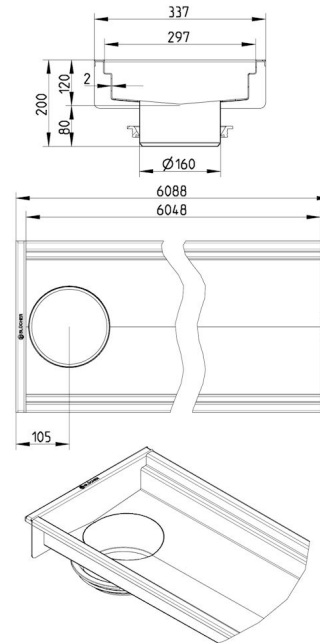

Specification Sheet

670EK060-00BA CHANNEL 300x6000 END OUTLET

- Floor: concrete, tiled and resin
- No membrane
- Outlet: Ø160mm, vertical
- Stainless steel: AISI304/EN1.4301

Product Codes

UPC/EAN: 5705499129908

Material (EN): EN 1.4301

Membrane Type: No membrane

Minimum Height (mm): 200

Outlet Box: No

Outlet Diameter (mm): 160

Outlet Direction: Vertical

Outlet Placement: End

Series: Channel-No membrane

Size: 300x6000

Weight (kg): 51,61

BLÜCHER®

A WATTS Brand