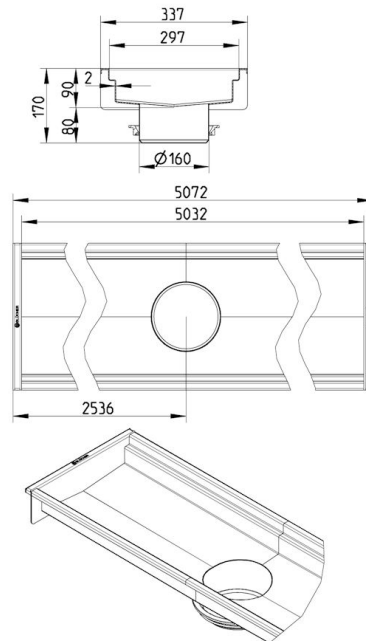

## 670EK050-25BA CHANNEL 300x5000 CENTER OUTLET

- Floor: concrete, tiled and resin
- No membrane
- Outlet: Ø160mm, vertical
- Stainless steel: AISI304/EN1.4301

### Specification

Brand Name: BLÜCHER

Floor: Concrete/tiled/resin

Material: AISI 304

Material (EN): EN 1.4301

Membrane Type: No membrane

Minimum Height (mm): 170

Outlet Box: No

Outlet Diameter (mm): 160

Outlet Direction: Vertical

Outlet Placement: Center

Series: Channel-No membrane

Size: 300x5000

Weight (kg): 40,69

**BLÜCHER®**

A WATTS Brand