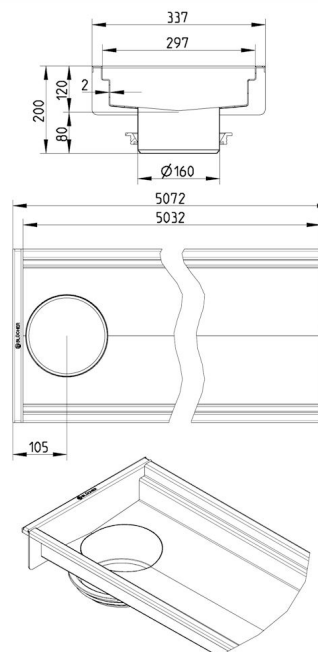

Specification Sheet

670EK050-00BA CHANNEL 300x5000 END OUTLET

- Floor: concrete, tiled and resin
- No membrane
- Outlet: Ø160mm, vertical
- Stainless steel: AISI304/EN1.4301

Product Codes

UPC/EAN: 5705499129885

Material (EN): EN 1.4301

Membrane Type: No membrane

Minimum Height (mm): 200

Outlet Box: No

Outlet Diameter (mm): 160

Outlet Direction: Vertical

Outlet Placement: End

Series: Channel-No membrane

Size: 300x5000

Weight (kg): 43,66

BLÜCHER®

A WATTS Brand