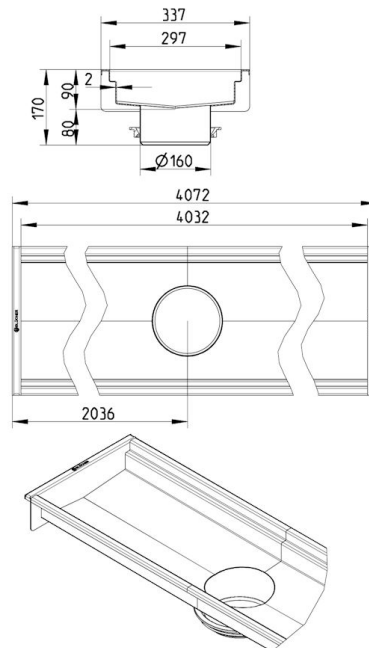

Specification Sheet

670EK040-20BA CHANNEL 300x4000 CENTER OUTLET

- Floor: concrete, tiled and resin
- No membrane
- Outlet: Ø160mm, vertical
- Stainless steel: AISI304/EN1.4301

Product Codes

UPC/EAN: 5705499129878

Material (EN): EN 1.4301

Membrane Type: No membrane

Minimum Height (mm): 170

Outlet Box: No

Outlet Diameter (mm): 160

Outlet Direction: Vertical

Outlet Placement: Center

Series: Channel-No membrane

Size: 300x4000

Weight (kg): 33,69

BLÜCHER®

A WATTS Brand