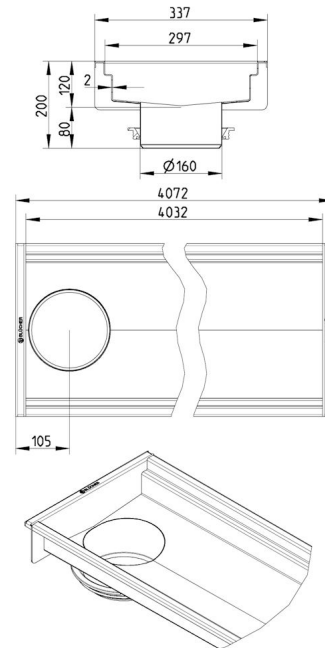

Specification Sheet

670EK040-00BA CHANNEL 300x4000 END OUTLET

- Floor: concrete, tiled and resin
- No membrane
- Outlet: Ø160mm, vertical
- Stainless steel: AISI304/EN1.4301

Product Codes

UPC/EAN: 5705499129861

Material (EN): EN 1.4301

Membrane Type: No membrane

Minimum Height (mm): 200

Outlet Box: No

Outlet Diameter (mm): 160

Outlet Direction: Vertical

Outlet Placement: End

Series: Channel-No membrane

Size: 300x4000

Weight (kg): 36,27

BLÜCHER®

A WATTS Brand