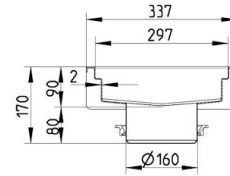

670EK030-15BA CHANNEL 300x3000 CENTER OUTLET

- -Floor: concrete, tiled and resin
- -No membrane
- -Outlet: Ø160mm, vertical
- -Stainless steel: AISI304/EN1.4301

Product Codes

UPC/EAN: 5705499129854

VVS Number:

RSK Number:

NRF Number:

LVI Number:

Specification

Brand Name: BLÜCHER

Floor: Concrete/tiled/resin

Material: AISI 304

Material (EN): EN 1.4301

Membrane Type: No membrane

Minimum Height (mm): 170

Outlet Box: No

Outlet Diameter (mm): 160

Outlet Direction: Vertical

Outlet Placement: Center

Series: Channel-No membrane

Size: 300x3000

Weight (kg): 25,51

BLÜCHER®

A WATTS Brand