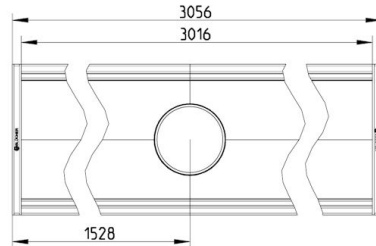

670EK030-15BA CHANNEL 300x3000 CENTER OUTLET

- -Floor: concrete, tiled and resin
- -No membrane
- -Outlet: Ø160mm, vertical
- -Stainless steel: AISI304/EN1.4301

Product Codes

UPC/EAN: 5705499129854

VVS Number:

RSK Number:

NRF Number:

LVI Number:

Specification

Brand Name: BLÜCHER

Floor: Concrete/tiled/resin

Material: AISI 304

Material (EN): EN 1.4301

Membrane Type: No membrane

Minimum Height (mm): 170

Outlet Box: No

Outlet Diameter (mm): 160

Outlet Direction: Vertical

Outlet Placement: Center

Series: Channel-No membrane

Size: 300x3000

Weight (kg): 25,51

BLÜCHER®

A WATTS Brand