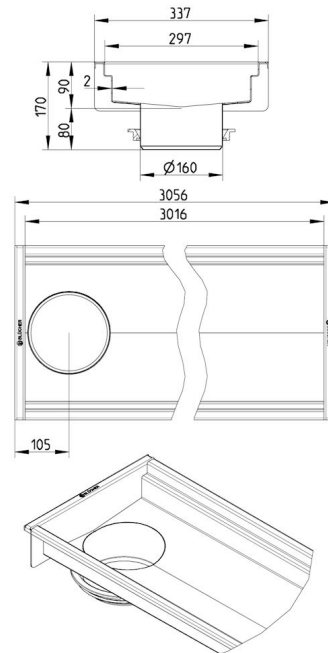

Specification Sheet

670EK030-00BA CHANNEL 300x3000 END OUTLET

- Floor: concrete, tiled and resin
- No membrane
- Outlet: Ø160mm, vertical
- Stainless steel: AISI304/EN1.4301

Product Codes

UPC/EAN: 5705499129847

Material (EN): EN 1.4301

Membrane Type: No membrane

Minimum Height (mm): 170

Outlet Box: No

Outlet Diameter (mm): 160

Outlet Direction: Vertical

Outlet Placement: End

Series: Channel-No membrane

Size: 300x3000

Weight (kg): 24,79

BLÜCHER®

A WATTS Brand