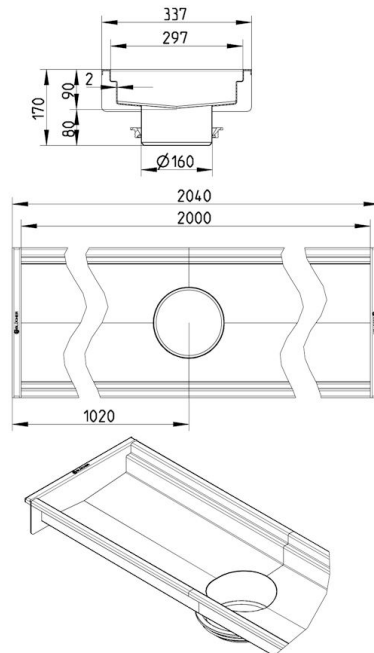

## 670EK020-10BA CHANNEL 300x2000 CENTER OUTLET

- Floor: concrete, tiled and resin
- No membrane
- Outlet: Ø160mm, vertical
- Stainless steel: AISI304/EN1.4301

### Specification

Brand Name: BLÜCHER

Floor: Concrete/tiled/resin

Material: AISI 304

Material (EN): EN 1.4301

Membrane Type: No membrane

Minimum Height (mm): 170

Outlet Box: No

Outlet Diameter (mm): 160

Outlet Direction: Vertical

Outlet Placement: Center

Series: Channel-No membrane

Size: 300x2000

Weight (kg): 17,00

**BLÜCHER®**

A WATTS Brand