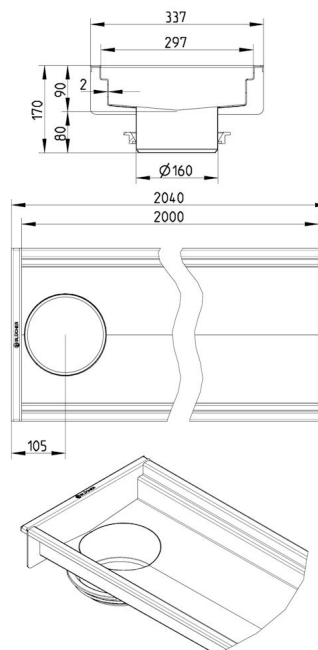

670EK020-00BA CHANNEL 300x2000 END OUTLET

- Floor: concrete, tiled and resin
- No membrane
- Outlet: Ø160mm, vertical
- Stainless steel: AISI304/EN1.4301

Product Codes

UPC/EAN: 5705499129823

VVS Number:

RSK Number:

NRF Number:

LVI Number:

Specification

Brand Name: BLÜCHER

Floor: Concrete/tiled/resin

Material: AISI 304

Material (EN): EN 1.4301

Membrane Type: No membrane

Minimum Height (mm): 170

Outlet Box: No

Outlet Diameter (mm): 160

Outlet Direction: Vertical

Outlet Placement: End

Series: Channel-No membrane

Size: 300x2000

Weight (kg): 16,68