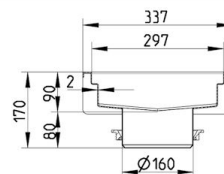

670EK015-08BA CHANNEL 300x1500 CENTER OUTLET

- -Floor: concrete, tiled and resin
- -No membrane
- -Outlet: Ø160mm, vertical
- -Stainless steel: AISI304/EN1.4301

Product Codes

UPC/EAN: 5705499129816

VVS Number:

RSK Number:

NRF Number:

LVI Number:

Specification

Brand Name: BLÜCHER

Floor: Concrete/tiled/resin

Material: AISI 304

Material (EN): EN 1.4301

Membrane Type: No membrane

Minimum Height (mm): 170

Outlet Box: No

Outlet Diameter (mm): 160

Outlet Direction: Vertical

Outlet Placement: Center

Series: Channel-No membrane

Size: 300x1500

Weight (kg): 13,19

BLÜCHER®

A WATTS Brand