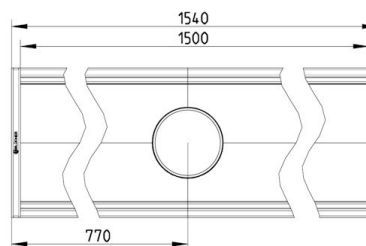

670EK015-08BA CHANNEL 300x1500 CENTER OUTLET

- -Floor: concrete, tiled and resin
- -No membrane
- -Outlet: Ø160mm, vertical
- -Stainless steel: AISI304/EN1.4301

Product Codes

UPC/EAN: 5705499129816

VVS Number:

RSK Number:

NRF Number:

LVI Number:

Specification

Brand Name: BLÜCHER

Floor: Concrete/tiled/resin

Material: AISI 304

Material (EN): EN 1.4301

Membrane Type: No membrane

Minimum Height (mm): 170

Outlet Box: No

Outlet Diameter (mm): 160

Outlet Direction: Vertical

Outlet Placement: Center

Series: Channel-No membrane

Size: 300x1500

Weight (kg): 13,19

BLÜCHER®

A WATTS Brand