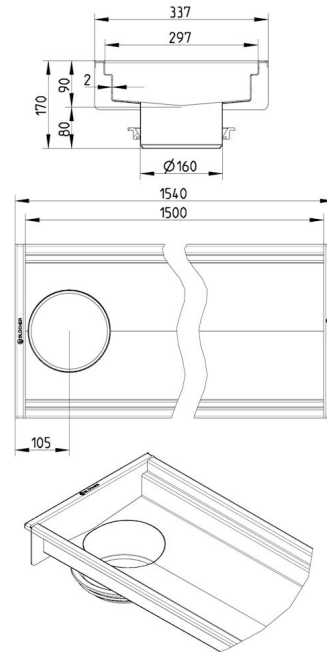

Specification Sheet

670EK015-00BA CHANNEL 300x1500 END OUTLET

- Floor: concrete, tiled and resin
- No membrane
- Outlet: Ø160mm, vertical
- Stainless steel: AISI304/EN1.4301

Product Codes

UPC/EAN: 5705499129809

Material (EN): EN 1.4301

Membrane Type: No membrane

Minimum Height (mm): 170

Outlet Box: No

Outlet Diameter (mm): 160

Outlet Direction: Vertical

Outlet Placement: End

Series: Channel-No membrane

Size: 300x1500

Weight (kg): 13,02

BLÜCHER®

A WATTS Brand