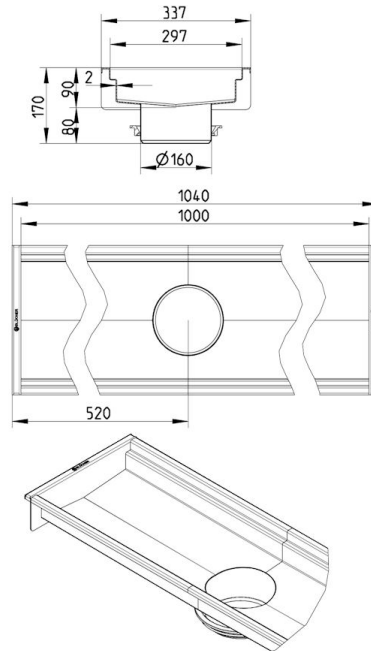

670EK010-05BA CHANNEL 300x1000 CENTER OUTLET

- Floor: concrete, tiled and resin
- No membrane
- Outlet: Ø160mm, vertical
- Stainless steel: AISI304/EN1.4301

Product Codes

UPC/EAN: 5705499129779

VVS Number:

RSK Number:

NRF Number: 3396467

LVI Number:

Specification

- Brand Name: BLÜCHER
- Floor: Concrete/tiled/resin
- Material: AISI 304
- Material (EN): EN 1.4301
- Membrane Type: No membrane
- Minimum Height (mm): 170
- Outlet Box: No
- Outlet Diameter (mm): 160
- Outlet Direction: Vertical
- Outlet Placement: Center
- Series: Channel-No membrane
- Size: 300x1000
- Weight (kg): 9,37