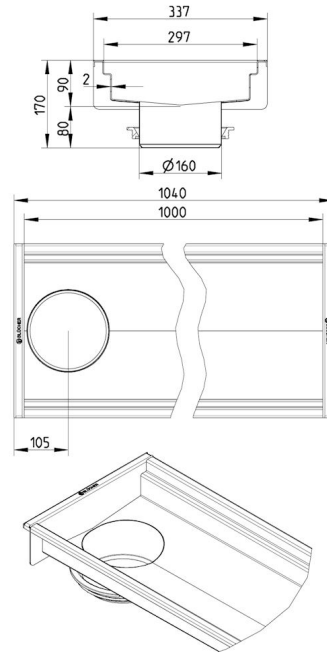

Specification Sheet

670EK010-00BA CHANNEL 300x1000 END OUTLET

- Floor: concrete, tiled and resin
- No membrane
- Outlet: Ø160mm, vertical
- Stainless steel: AISI304/EN1.4301

Product Codes

UPC/EAN: 5705499129762

Material (EN): EN 1.4301

Membrane Type: No membrane

Minimum Height (mm): 170

Outlet Box: No

Outlet Diameter (mm): 160

Outlet Direction: Vertical

Outlet Placement: End

Series: Channel-No membrane

Size: 300x1000

Weight (kg): 9,29

BLÜCHER®

A WATTS Brand