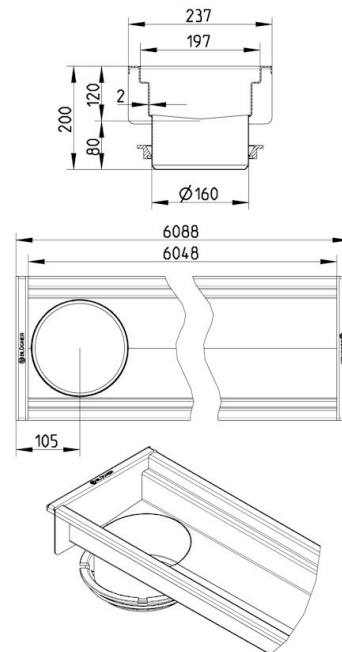

670DK060-00BA CHANNEL 200x6000 END OUTLET

- Floor: concrete, tiled and resin
- No membrane
- Outlet: Ø160mm, vertical
- Stainless steel: AISI304/EN1.4301

Product Codes

UPC/EAN: 5705499129748

VVS Number:

RSK Number:

NRF Number: 3394835

LVI Number: 3304808

Specification

Brand Name: BLÜCHER

Floor: Concrete/tiled/resin

Material: AISI 304

Material (EN): EN 1.4301

Membrane Type: No membrane

Minimum Height (mm): 200

Outlet Box: No

Outlet Diameter (mm): 160

Outlet Direction: Vertical

Outlet Placement: End

Series: Channel-No membrane

Size: 200x6000

Weight (kg): 41,67