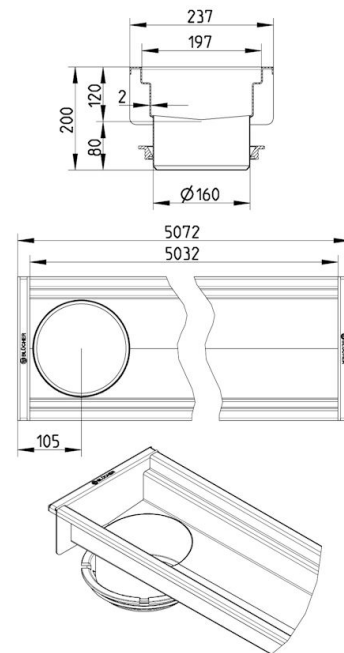

## 670DK050-00BA CHANNEL 200x5000 END OUTLET

- Floor: concrete, tiled and resin
- No membrane
- Outlet: Ø160mm, vertical
- Stainless steel: AISI304/EN1.4301

### Specification

Brand Name: BLÜCHER

Floor: Concrete/tiled/resin

Material: AISI 304

Material (EN): EN 1.4301

Membrane Type: No membrane

Minimum Height (mm): 200

Outlet Box: No

Outlet Diameter (mm): 160

Outlet Direction: Vertical

Outlet Placement: End

Series: Channel-No membrane

Size: 200x5000

Weight (kg): 35,45

**BLÜCHER®**

A WATTS Brand