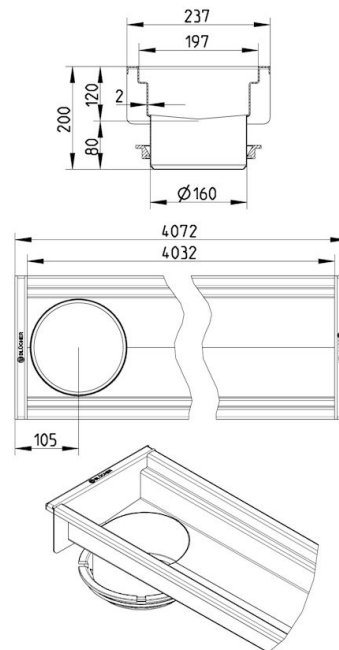

Specification Sheet

670DK040-00BA CHANNEL 200x4000 END OUTLET

- Floor: concrete, tiled and resin
- No membrane
- Outlet: Ø160mm, vertical
- Stainless steel: AISI304/EN1.4301

Product Codes

UPC/EAN: 5705499129700

VVS Number:

RSK Number:

NRF Number:

LVI Number: 3304806

Specification

Brand Name: BLÜCHER

Floor: Concrete/tiled/resin

Material: AISI 304

Material (EN): EN 1.4301

Membrane Type: No membrane

Minimum Height (mm): 200

Outlet Box: No

Outlet Diameter (mm): 160

Outlet Direction: Vertical

Outlet Placement: End

Series: Channel-No membrane

Size: 200x4000

Weight (kg): 29,49

BLÜCHER®

A WATTS Brand