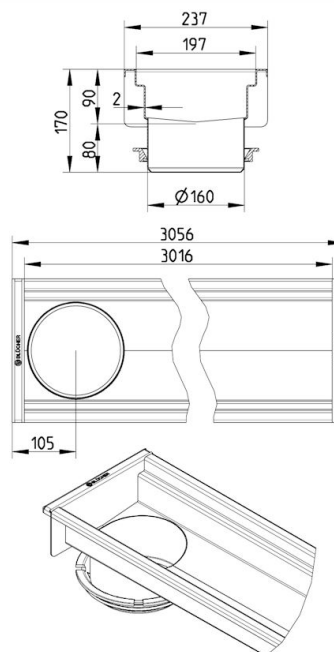

670DK030-00BA CHANNEL 200x3000 END OUTLET

- Floor: concrete, tiled and resin
- No membrane
- Outlet: Ø160mm, vertical
- Stainless steel: AISI304/EN1.4301

Product Codes

UPC/EAN: 5705499125801

VVS Number:

RSK Number:

NRF Number: 3397082

LVI Number: 3304805

Specification

Brand Name: BLÜCHER

Floor: Concrete/tiled/resin

Material: AISI 304

Material (EN): EN 1.4301

Membrane Type: No membrane

Minimum Height (mm): 170

Outlet Box: No

Outlet Diameter (mm): 160

Outlet Direction: Vertical

Outlet Placement: End

Series: Channel-No membrane

Size: 200x3000

Weight (kg): 19,74