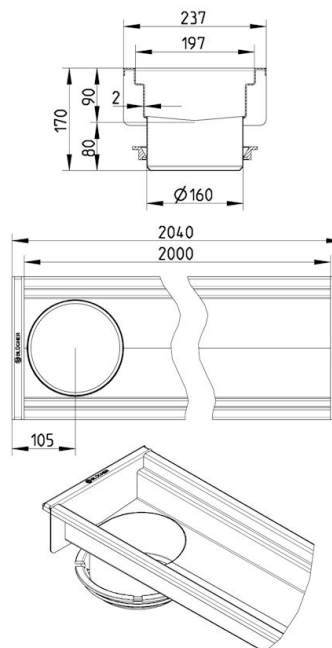

670DK020-00BA CHANNEL 200x2000 END OUTLET

- Floor: concrete, tiled and resin
- No membrane
- Outlet: Ø160mm, vertical
- Stainless steel: AISI304/EN1.4301

Product Codes

UPC/EAN: 5705499125795

VVS Number:

RSK Number:

NRF Number: 3397081

LVI Number: 3304804

Specification

Brand Name: BLÜCHER

Floor: Concrete/tiled/resin

Material: AISI 304

Material (EN): EN 1.4301

Membrane Type: No membrane

Minimum Height (mm): 170

Outlet Box: No

Outlet Diameter (mm): 160

Outlet Direction: Vertical

Outlet Placement: End

Series: Channel-No membrane

Size: 200x2000

Weight (kg): 13,91