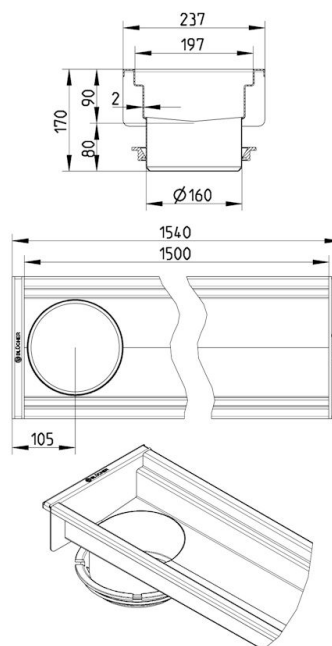

## 670DK015-00BA CHANNEL 200x1500 END OUTLET

- Floor: concrete, tiled and resin
- No membrane
- Outlet: Ø160mm, vertical
- Stainless steel: AISI304/EN1.4301

### Specification

Brand Name: BLÜCHER

Floor: Concrete/tiled/resin

Material: AISI 304

Material (EN): EN 1.4301

Membrane Type: No membrane

Minimum Height (mm): 170

Outlet Box: No

Outlet Diameter (mm): 160

Outlet Direction: Vertical

Outlet Placement: End

Series: Channel-No membrane

Size: 200x1500

Weight (kg): 10,47

**BLÜCHER®**

A WATTS Brand