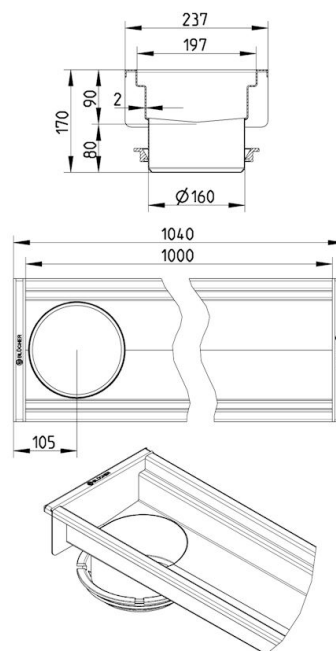

670DK010-00BA CHANNEL 200x1000 END OUTLET

- Floor: concrete, tiled and resin
- No membrane
- Outlet: Ø160mm, vertical
- Stainless steel: AISI304/EN1.4301

Product Codes

UPC/EAN: 5705499125771

VVS Number:

RSK Number:

NRF Number: 3397078

LVI Number: 3304802

Specification

Brand Name: BLÜCHER

Floor: Concrete/tiled/resin

Material: AISI 304

Material (EN): EN 1.4301

Membrane Type: No membrane

Minimum Height (mm): 170

Outlet Box: No

Outlet Diameter (mm): 160

Outlet Direction: Vertical

Outlet Placement: End

Series: Channel-No membrane

Size: 200x1000

Weight (kg): 7,46