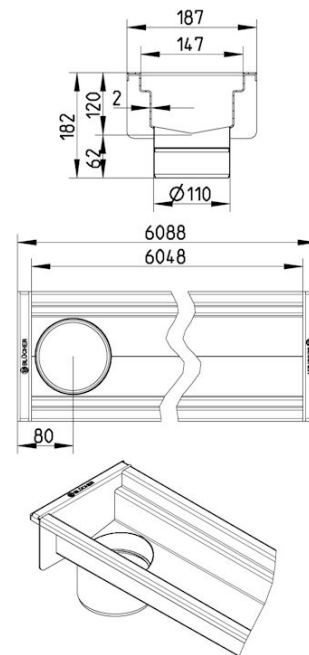

## 670CH060-00BA CHANNEL 150x6000 END OUTLET

- Floor: concrete, tiled and resin
- No membrane
- Outlet: Ø110mm, vertical
- Stainless steel: AISI304/EN1.4301

### Specification

Brand Name: BLÜCHER

Floor: Concrete/tiled/resin

Material: AISI 304

Material (EN): EN 1.4301

Membrane Type: No membrane

Minimum Height (mm): 182

Outlet Box: No

Outlet Diameter (mm): 110

Outlet Direction: Vertical

Outlet Placement: End

Series: Channel-No membrane

Size: 150x6000

Weight (kg): 37,59

**BLÜCHER®**

A WATTS Brand