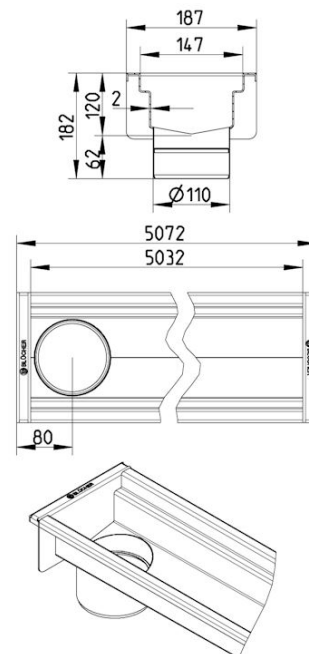

670CH050-00BA CHANNEL 150x5000 END OUTLET

- Floor: concrete, tiled and resin
- No membrane
- Outlet: Ø110mm, vertical
- Stainless steel: AISI304/EN1.4301

Product Codes

UPC/EAN: 5705499129489

VVS Number:

RSK Number:

NRF Number: 3397074

LVI Number:

Specification

Brand Name: BLÜCHER

Floor: Concrete/tiled/resin

Material: AISI 304

Material (EN): EN 1.4301

Membrane Type: No membrane

Minimum Height (mm): 182

Outlet Box: No

Outlet Diameter (mm): 110

Outlet Direction: Vertical

Outlet Placement: End

Series: Channel-No membrane

Size: 150x5000

Weight (kg): 32,05