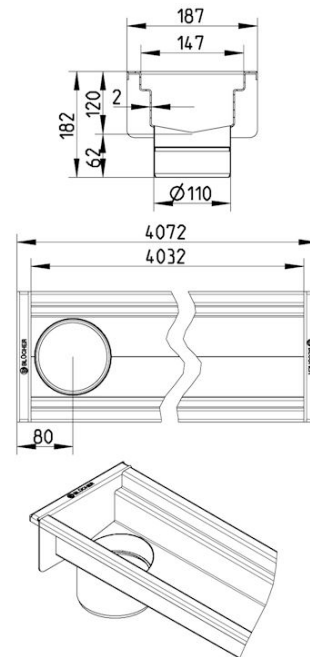

### Specification

Brand Name: BLÜCHER

Floor: Concrete/tiled/resin

Material: AISI 304

Material (EN): EN 1.4301

Membrane Type: No membrane

Minimum Height (mm): 182

Outlet Box: No

Outlet Diameter (mm): 110

Outlet Direction: Vertical

Outlet Placement: End

Series: Channel-No membrane

Size: 150x4000

Weight (kg): 25,32

**BLÜCHER®**

A WATTS Brand