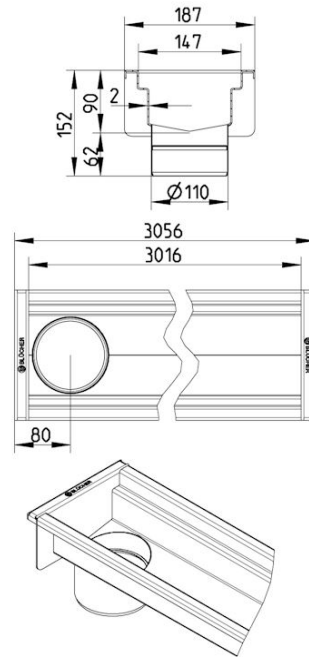

NRF Number: 3397069

LVI Number:

Specification

Brand Name: BLÜCHER

Floor: Concrete/tiled/resin

Material: AISI 304

Material (EN): EN 1.4301

Membrane Type: No membrane

Minimum Height (mm): 152

Outlet Box: No

Outlet Diameter (mm): 110

Outlet Direction: Vertical

Outlet Placement: End

Series: Channel-No membrane

Size: 150x3000

Weight (kg): 16,37