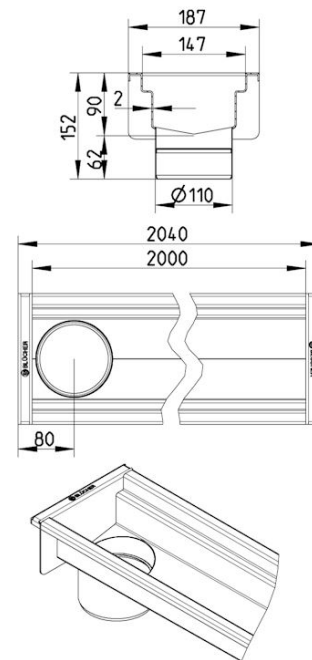

Specification Sheet

670CH020-00BA CHANNEL 150x2000 END OUTLET

- Floor: concrete, tiled and resin
- No membrane
- Outlet: Ø110mm, vertical
- Stainless steel: AISI304/EN1.4301

Product Codes

UPC/EAN: 5705499125740

VVS Number:

RSK Number: 7121768

NRF Number: 3397067

LVI Number:

Specification

Brand Name: BLÜCHER

Floor: Concrete/tiled/resin

Material: AISI 304

Material (EN): EN 1.4301

Membrane Type: No membrane

Minimum Height (mm): 152

Outlet Box: No

Outlet Diameter (mm): 110

Outlet Direction: Vertical

Outlet Placement: End

Series: Channel-No membrane

Size: 150x2000

Weight (kg): 11,95

BLÜCHER®

A WATTS Brand