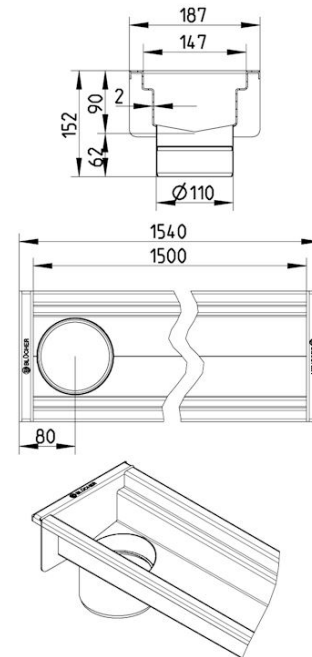

NRF Number: 3397065

LVI Number:

Specification

Brand Name: BLÜCHER

Floor: Concrete/tiled/resin

Material: AISI 304

Material (EN): EN 1.4301

Membrane Type: No membrane

Minimum Height (mm): 152

Outlet Box: No

Outlet Diameter (mm): 110

Outlet Direction: Vertical

Outlet Placement: End

Series: Channel-No membrane

Size: 150x1500

Weight (kg): 8,75