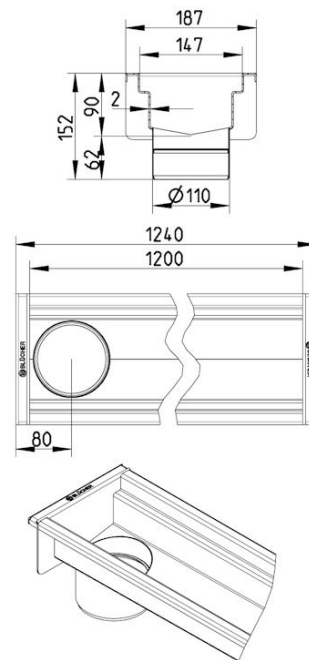

670CH012-00BA CHANNEL 150x1200 END OUTLET

- Floor: concrete, tiled and resin
- No membrane
- Outlet: Ø110mm, vertical
- Stainless steel: AISI304/EN1.4301

Product Codes

UPC/EAN: 5705499135039

VVS Number:

RSK Number: 7121762

NRF Number: 3397064

LVI Number: 3304936

Specification

Brand Name: BLÜCHER

Floor: Concrete/tiled/resin

Material: AISI 304

Material (EN): EN 1.4301

Membrane Type: No membrane

Minimum Height (mm): 152

Outlet Box: No

Outlet Diameter (mm): 110

Outlet Direction: Vertical

Outlet Placement: End

Series: Channel-No membrane

Size: 150x1200

Weight (kg): 7,21