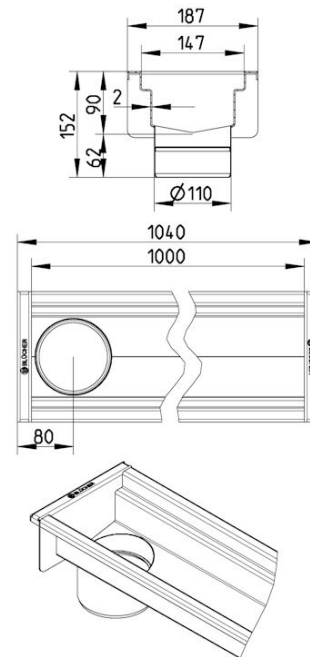

NRF Number: 3397062

LVI Number: 3304934

Specification

Brand Name: BLÜCHER

Floor: Concrete/tiled/resin

Material: AISI 304

Material (EN): EN 1.4301

Membrane Type: No membrane

Minimum Height (mm): 152

Outlet Box: No

Outlet Diameter (mm): 110

Outlet Direction: Vertical

Outlet Placement: End

Series: Channel-No membrane

Size: 150x1000

Weight (kg): 6,23