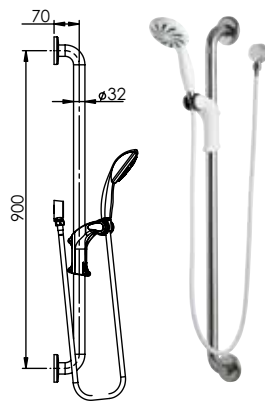

SHOWERS

HAND HELD SHOWER AND WALL BRACKET

- 3 Star WELS rated shower head
- White shower head
- Single spray pattern
- Chrome plated wall hook
- 1.5m hose in white finish
- Chrome plated wall connection

Order Code: **SP272**

SLIDING HAND HELD SHOWER AND WALL BAR

- 3 Star WELS rated shower head
- White shower head
- Single spray pattern
- Single hand adjustable shower head holder
- Chrome plated 900mm heavy duty wall bar
- 1.5m hose in white finish
- Chrome plated wall connection
- AS1428.1-2009/2010 compliant*

*Outlet must be installed 700mm from finished floor level

Order Code: **SP273C**

HAND HELD SHOWER & 32MM GRAB RAIL

- 3 Star WELS rated shower head
- White shower head
- Single spray pattern
- Single hand adjustable shower head holder
- Polished stainless steel heavy duty grab rail - 900,600 or 300mm*
- 1.5m hose in white or chrome finish*
- Chrome plated wall connection
- AS1428.1-2009/2010 compliant*

* Outlet must be installed 700mm from finished floor level
* Specify when ordering

Order Code: **SGR023**

VANDAL RESISTANT TONIC JET SHOWER

- Heavy duty chrome plated body
- Adjustable angle of spray
- WELS 3 Star 8lpm pressure compensating flow control
- Vandal resistant design