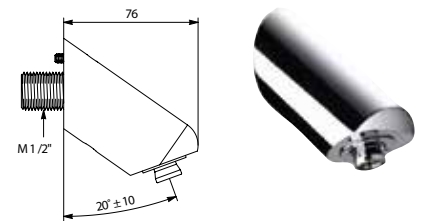

Order Code: **TFC712000**