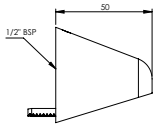

VANDAL RESISTANT & SECURITY SHOWERS

DETENTION SHOWER ROSE

Order Code:
DET660