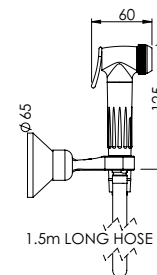

FOR A COMPLETE RANGE OF BATHROOM, KITCHEN AND LAUNDRY OUTLETS
visit www.enware.com.au