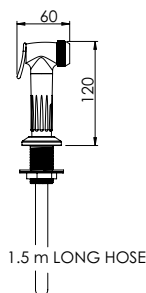

SHOWERS

HAND HELD SHOWER AND WALL BRACKET

- 3 Star WELS rated shower head
- White shower head
- Single spray pattern
- Chrome plated wall hook
- 1.5m hose in white finish
- Chrome plated wall connection

*Outlet must be installed 700mm from finished floor level

Order Code: **SP273C**

HAND HELD SHOWER & 32MM GRAB RAIL

- 3 Star WELS rated shower head
- White shower head
- Single spray pattern
- Single hand adjustable shower head holder
- Polished stainless steel heavy duty grab rail - 900,600 or 300mm*
- 1.5m hose in white or chrome finish*
- Chrome plated wall connection
- AS1428.1-2009/2010 compliant*

Order Code: **ECS401**

COLUMN SHOWER TWO OUTLETS 90° Adjacent
Order Code: **ECS200A**

COLUMN SHOWER THREE OUTLETS

Order Code: **ECS300**

SHAMPOO SPRAYS

- Bench mounted
- 1500mm hose

Order Code:
SP271

- Wall mounted
- 1500mm hose