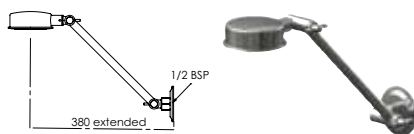

ALL DIRECTIONAL SHOWER

Order Code: **SP263**

WELS 3 Star 7.6 lpm water efficiency rating supplied as standard