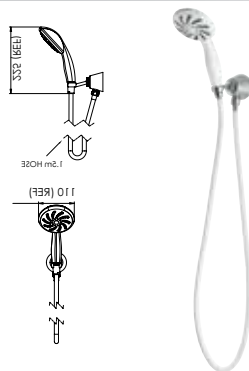

SHOWERS

HAND HELD SHOWER AND WALL BRACKET

- 3 Star WELS rated shower head
- White shower head
- Single spray pattern
- Chrome plated wall hook
- 1.5m hose in white finish
- Chrome plated wall connection

Order Code: **SP272**

SLIDING HAND HELD SHOWER AND WALL BAR

- 3 Star WELS rated shower head
- White shower head
- Single spray pattern
- Single hand adjustable shower head holder
- Chrome plated 900mm heavy duty wall bar
- 1.5m hose in white finish
- Chrome plated wall connection
- AS1428.1-2009/2010 compliant*

*Outlet must be installed 700mm from finished floor level

Order Code: **SP273C**

HAND HELD SHOWER & 32MM GRAB RAIL

- 3 Star WELS rated shower head
- White shower head
- Single spray pattern
- Single hand adjustable shower head holder
- Polished stainless steel heavy duty grab rail - 900,600 or 300mm*
- 1.5m hose in white or chrome finish*
- Chrome plated wall connection
- AS1428.1-2009/2010 compliant*

* Outlet must be installed 700mm from finished floor level
* Specify when ordering

Order Code: **SGR023**

VANDAL RESISTANT TONIC JET SHOWER

- Heavy duty chrome plated body
- Adjustable angle of spray
- WELS 3 Star 8lpm pressure compensating flow control
- Vandal resistant design