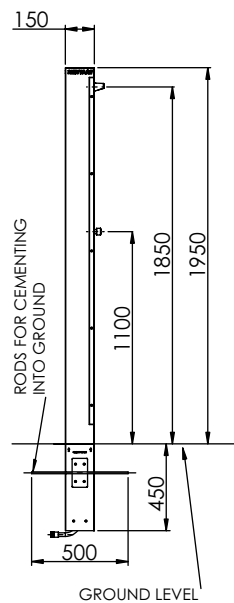

COLUMN SHOWER ONE OUTLET

Order Code: **ECS100**

COLUMN SHOWER FOUR OUTLETS with foot wash

Order Code: **ECS401**

Order Code: **ECS300**

SHAMPOO SPRAYS

- Bench mounted
- 1500mm hose

Order Code:
SP271

- Wall mounted
- 1500mm hose

Order Code:
SP270

FOR A COMPLETE RANGE OF BATHROOM, KITCHEN AND LAUNDRY OUTLETS
visit www.enware.com.au