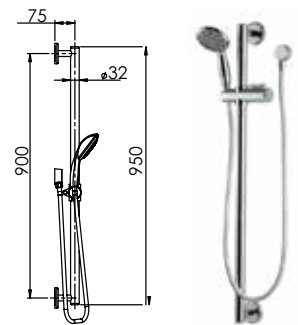

SHOWERS

HAND HELD SHOWER AND WALL BRACKET

- 3 Star WELS rated shower head
- White shower head
- Single spray pattern
- Chrome plated wall hook
- 1.5m hose in white finish
- Chrome plated wall connection

Order Code: **SP272**

SLIDING HAND HELD SHOWER AND WALL BAR

- 3 Star WELS rated shower head
- White shower head
- Single spray pattern
- Single hand adjustable shower head holder
- Chrome plated 900mm heavy duty wall bar
- 1.5m hose in white finish
- Chrome plated wall connection
- AS1428.1-2009/2010 compliant*

*Outlet must be installed 700mm from finished floor level

Order Code: **SP273C**

HAND HELD SHOWER & 32MM GRAB RAIL

- 3 Star WELS rated shower head
- White shower head
- Single spray pattern
- Single hand adjustable shower head holder
- Polished stainless steel heavy duty grab rail - 900,600 or 300mm*
- 1.5m hose in white or chrome finish*
- Chrome plated wall connection
- AS1428.1-2009/2010 compliant*

* Outlet must be installed 700mm from finished floor level
* Specify when ordering

Order Code: **SGR023**

VANDAL RESISTANT TONIC JET SHOWER

- Heavy duty chrome plated body
- Adjustable angle of spray
- WELS 3 Star 8lpm pressure compensating flow control
- Vandal resistant design