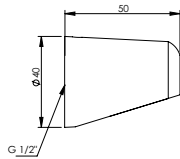

ANTI VANDAL SHOWER ROSE

Order Code:
VP310