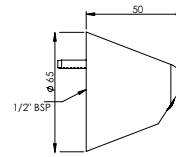

DETENTION BATH SPOUT w/ AERATOR

Order Code:
DET660B