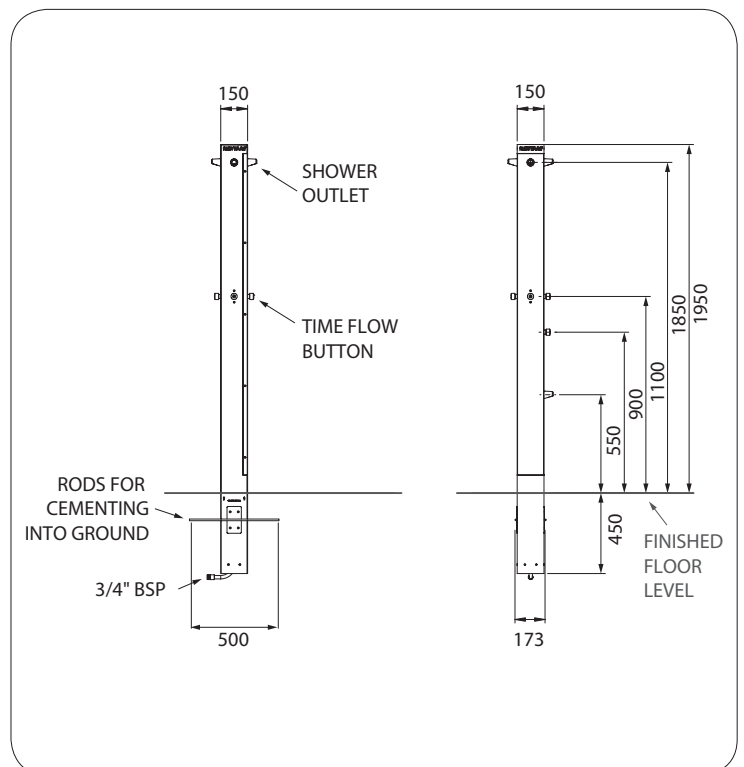

Four Way Stainless Steel Column Shower with Foot Wash

ECS401

Enware's stainless steel column showers have proven durability with a vandal resistant design and water efficient time flow technology for automatic shut off to reduce water wastage.

Ideal for outdoor beach front and swimming pool applications.

FEATURES

- Manufactured from 316 grade 2mm stainless steel
- Stainless surface finish is a 2B general purpose finish
- Chrome plated brass fittings
- Includes integral 3/4" isolation valve and 3/4" Pressure Limiting Valve
- Time flow (shower duration) pre-set to 15 seconds (± 5), flow rate is adjustable at the time flow valve
- Access panel fixed using vandal proof security screw. (Removable for servicing using torx key)
- Time flow cartridge is serviceable using either TFC790 cartridge assembly or TFC797 service kit.

Product Codes

ECS401 Four Way Stainless Steel Column Shower with Foot Wash - 15 seconds (± 5) flow time

Technical Information

Inlet Connection	3/4" BSP
Recommended Working Pressure	350 kPa
Operating Working Pressure	50 - 500 kPa
Flow Rate	8 l/m

Enware tapware must be installed in accordance with the provisions of AS/NZS3500 and any relevant local regulations. Installations not complying with AS/NZS3500 may void the product and performance warranty provisions. The performance of Enware AS/NZS 3718 tapware, in many cases, exceeds the plumbing system design requirements of the Plumbing Code of Australia and AS/NZS 3500.