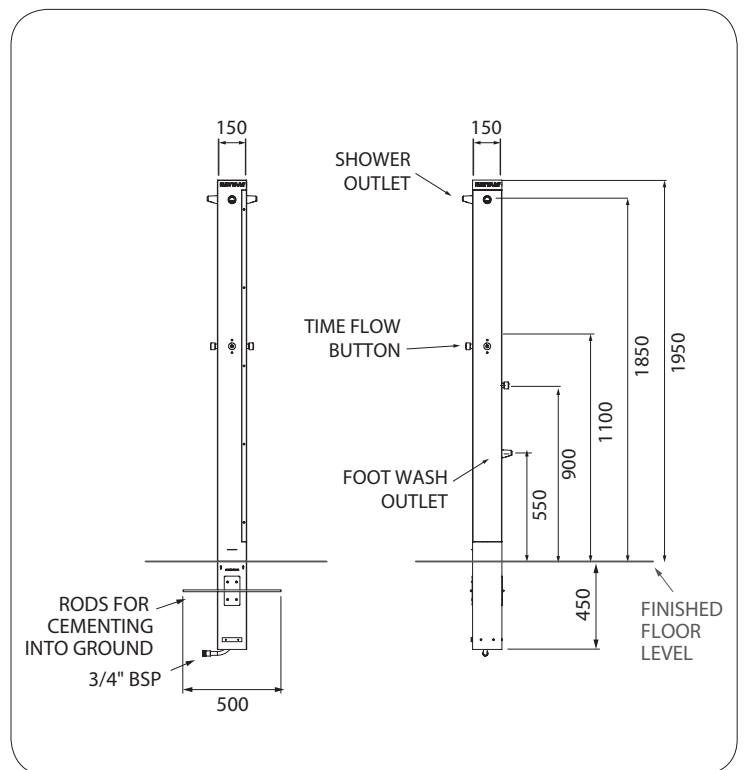

Ideal for outdoor beach front and swimming pool applications.

FEATURES

- Manufactured from 316 grade 2mm stainless steel
- Stainless surface finish is a 2B general purpose finish
- Chrome plated brass fittings
- Includes integral 3/4" isolation valve and 3/4" Pressure Limiting Valve
- Time flow (shower duration) pre-set to 15 seconds (± 5), flow rate is adjustable at the time flow valve
- Access panel fixed using vandal proof security screw. (Removable for servicing using torx key)
- Time flow cartridge is serviceable using either TFC790 cartridge assembly or TFC797 service kit.

Product Codes

ECS301 Three Way Stainless Steel Column Shower with Foot Wash - 15 seconds (± 5) flow time

Technical Information

Inlet Connection	3/4" BSP
Recommended Working Pressure	350 kPa
Operating Working Pressure	50 - 500 kPa
Flow Rate	8 l/m

Enware tapware must be installed in accordance with the provisions of AS/NZS3500 and any relevant local regulations. Installations not complying with AS/NZS3500 may void the product and performance warranty provisions.

The performance of Enware AS/NZS 3718 tapware, in many cases, exceeds the plumbing system design requirements of the Plumbing Code of Australia and AS/NZS 3500.

*WELS 3 Star Rating Efficiency Rating applies to the Beach Shower Outlet (VP310)