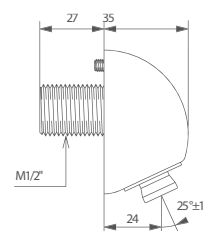

TIME FLOW SHOWER VALVES

TEMPOMIX SHOWER MIXER – RECESSED

SINGLE CONTROL AUTOMATIC SHUT-OFF SHOWER MIXER WITH TEMPERATURE ADJUSTABILITY

- Shut-off delay - 30 seconds*
- M1/2" inlet/outlet
- Stainless steel wall plate Ø195mm

Order Code: **TFC790925** - 30 seconds
See below for WELS registered shower heads.

TEMPOSTOP SHOWER VALVE – RECESSED

AUTOMATIC SHUT-OFF SHOWER VALVE SINGLE TEMPERATURE

- Shut-off delay - 30 seconds*
- F1/2" inlet/outlet
- Stainless steel wall plate Ø130mm

Order Code: **TFC749128** - 30 seconds
See below for WELS registered shower heads.

TEMPOSTOP SHOWER VALVE 30 – EXPOSED

AUTOMATIC SHUT-OFF SHOWER VALVE SINGLE TEMPERATURE

- Shut-off delay - 30 seconds*
- M1/2" inlet/outlet

Order Code: **TFC749** - 30 seconds
See below for WELS registered shower heads.

TEMPOSTOP SHOWER VALVE 15 – EXPOSED

AUTOMATIC SHUT-OFF SHOWER VALVE SINGLE TEMPERATURE

- Shut-off delay - 15 seconds*
- Straight type - in line connection
- M1/2" inlet/outlet

Order Code: **TFC747** - 15 seconds
See below for WELS registered shower heads

SHOWER HEADS

TONIC JET VANDAL RESISTANT SHOWER HEAD

VANDAL AND SCALE RESISTANT FIXED SHOWER HEAD

- Vandal resistant fixing with anti-rotation lug
- Inlet M1/2", removable for F1/2"
- Adjustable angle of spray (angle of spray can be preset by installer)

Order Code: **TFC712000**
3 Star (8 lpm) water efficiency rating supplied as standard.

ROUND VANDAL RESISTANT SHOWER HEAD

VANDAL AND SCALE RESISTANT FIXED SHOWER HEAD

- Vandal resistant fixing with anti-rotation lug
- Chrome plated heavy brass
- Adjustable angle of spray (angle of spray can be preset by installer)
- Inlet M1/2", removable for F1/2"

Order Code: **TFC709000**
3 Star (8 lpm) water efficiency rating supplied as standard.

VANDAL RESISTANT FIXED SHOWER HEAD

SCHOOL PATTERN SHOWER HEAD