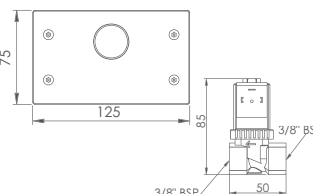

*Times are indicative only and may vary depending on the water supply pressure, temperature and flow conditions.