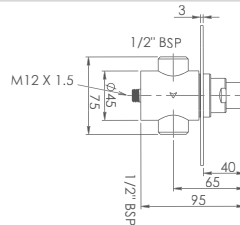

TEMPOSTOP SHOWER VALVE 30 – EXPOSED

AUTOMATIC SHUT-OFF SHOWER VALVE SINGLE TEMPERATURE

- Shut-off delay - 30 seconds*
- M1/2" inlet/outlet

Order Code: **TFC749** - 30 seconds
See below for WELS registered shower heads.