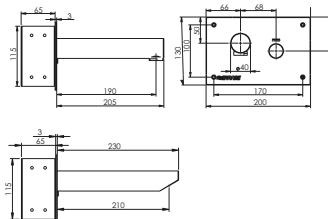

- Default 6 seconds (programmable to 12 or 18 seconds)
- Mains power - 24V
- 205mm or 250mm reach spout options

Order Code:

ENM5073-205 - 205mm reach spout

ENM5073-250 - 250mm reach spout

5 star (5.9 lpm) water efficiency rating supplied as standard.
Also available in 3 star (9.1 lpm), 4 star (7.7 lpm) and 6 star (5.6 lpm) ratings.