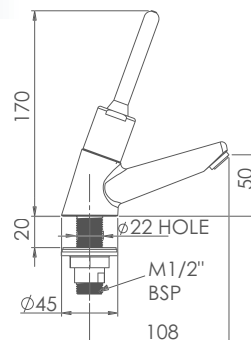

TEMPOSTOP BASIN PILLAR TAP - LEVER

AUTOMATIC SHUT-OFF LEVER OPERATED PILLAR TAP

- Flow straightener
- Shut-off delay - 3, 7 or 15 seconds*
- Recommended for children, the elderly & disabled

Order Code:

TFC745L - 7 seconds

TFC745L15 - 15 seconds

TFC745L3 - 3 seconds

4 Star (7.7 lpm) water efficiency rating supplied as standard.
Also available in 3 (9.1 lpm), 5 (5.9 lpm) and 6 (5.6 lpm) Star ratings.