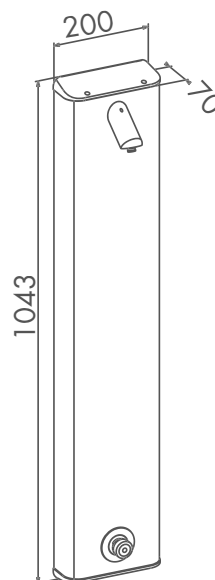

TEMPOSTOP SHOWER MODULE - STAINLESS STEEL PANEL

AUTOMATIC SHUT-OFF SHOWER VALVE SINGLE TEMPERATURE

- High resistance to vandalism
- Automatic shut-off delay 30 seconds
- Solid brass shower head
- Scale resistant shower head
- Adjustable angle of spray (angle of spray can be preset by installer)
- Satin stainless steel finish on module face
- Bright chrome finish on shower head and button
- Flexible hose inlets with female 1/2" connections

Order Code:
TFC749100

3 Star (8 lpm) water efficiency rating supplied as standard.