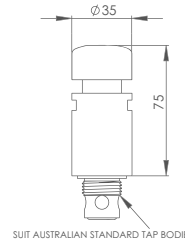

Order Code:

TFC794 - 7 seconds

4 Star (7.7 lpm) water efficiency rating supplied as standard.
Also available in 3 (9.1 lpm), 5 (5.9 lpm) and 6 (5.6 lpm) Star ratings.