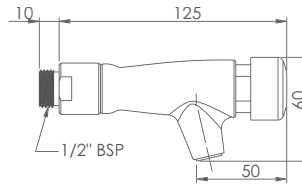

AUTOMATIC SHUT-OFF PUSH BUTTON BIB TAP

- Shut-off delay - 3, 7 or 15 seconds*
- Flow straightener

Order Code:

TFC746P - 7 seconds

TFC746 - 15 seconds

TFC746P3 - 3 seconds

4 Star (7.7 lpm) water efficiency rating supplied as standard.
Also available in 3 (9.1 lpm), 5 (5.9 lpm) and 6 (5.6 lpm) Star ratings.