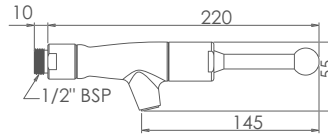

Order Code:

TFC746L10 - 7 seconds

TFC746L15 - 15 seconds

TFC746L3 - 3 seconds

4 Star (7.7 lpm) water efficiency rating supplied as standard.
Also available in 3 (9.1 lpm), 5 (5.9 lpm) and 6 (5.6 lpm) Star ratings.