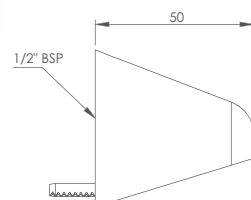

VANDAL RESISTANT FIXED SHOWER HEAD

DETENTION CONICLE SHOWER HEAD

- Vandal resistant fixing with anti-rotation lug
- Anti-ligature conical design
- Inlet F1/2"

Order Code: **DET660**
3 Star (8 lpm) water efficiency rating supplied as standard.