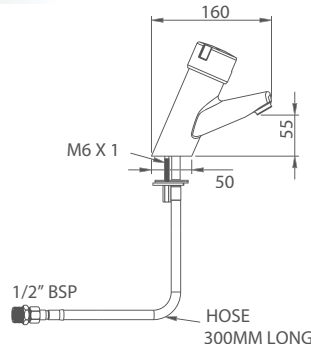

- Shut-off delay - 15 seconds*
- Dual fixing points for anti-rotation
- Stainless steel flexible connectors

Order Code:

TFC795100 - 15 Seconds

4 Star (7.7 lpm) water efficiency rating supplied as standard.
Also available in 3 (9.1 lpm), 5 (5.9 lpm) and 6 (5.6 lpm) Star ratings.