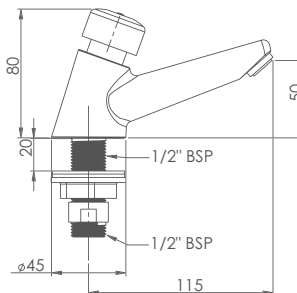

TEMPOSTOP BASIN PILLAR TAP - PUSH BUTTON

AUTOMATIC SHUT-OFF PILLAR TAP

- Flow straightener
- Shut-off delay - 3, 7 or 15 seconds*

Order Code:

TFC745P - 7 seconds

TFC745 - 15 seconds

TFC745P3 - 3 seconds

4 Star (7.7 lpm) water efficiency rating supplied as standard.
Also available in 3 (9.1 lpm), 5 (5.9 lpm) and 6 (5.6 lpm) Star ratings.