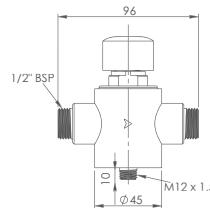

TEMPOSTOP SHOWER VALVE 15 – EXPOSED

AUTOMATIC SHUT-OFF SHOWER VALVE SINGLE TEMPERATURE

- Shut-off delay - 15 seconds*
- Straight type - in line connection
- M1/2" inlet/outlet

Order Code: **TFC747** - 15 seconds
See below for WELS registered shower heads