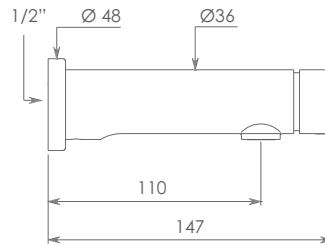

TEMPOSOFT TIME FLOW WALL BIB TAP

SINGLE CONTROL WALL MOUNTED BASIN TAP WITH EASY TO USE, SOFT-PUSH OPERATION

- Soft-push activation
- Approximately 7 seconds* flow time (±3)#
- Automatic shut-off without manual contact

Order Code:

TFC741510 - 7 Seconds

6 Star (5.5 lpm) water efficiency rating supplied as standard.