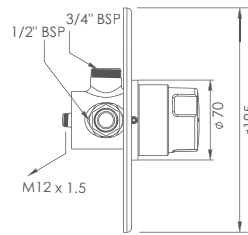

TIME FLOW SHOWER VALVES

TEMPOMIX SHOWER MIXER – RECESSED

SINGLE CONTROL AUTOMATIC SHUT-OFF SHOWER MIXER WITH TEMPERATURE ADJUSTABILITY

- Shut-off delay - 30 seconds*
- M1/2" inlet/outlet
- Stainless steel wall plate Ø195mm

Order Code: **TFC790925** - 30 seconds
See below for WELS registered shower heads.

TEMPOSTOP SHOWER VALVE – RECESSED

AUTOMATIC SHUT-OFF SHOWER VALVE SINGLE TEMPERATURE

- Shut-off delay - 30 seconds*
- F1/2" inlet/outlet
- Stainless steel wall plate Ø130mm

Order Code: **TFC749128** - 30 seconds
See below for WELS registered shower heads.