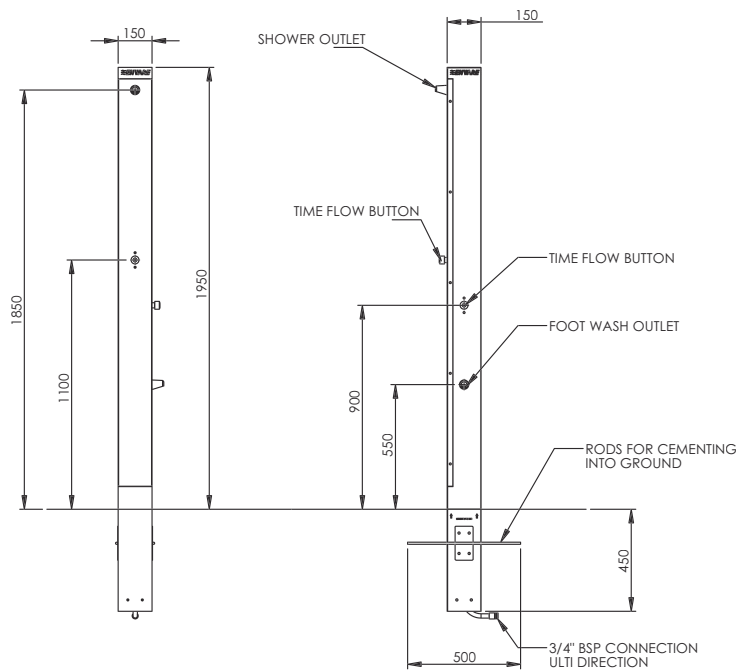

STAINLESS STEEL COLUMN SHOWERS

15 SECONDS SUPPLIED STANDARD, 3 OR 7 SECONDS AVAILABLE ON REQUEST

Enware's stainless steel column showers are ideal for outdoor, beach and swimming pool applications.

The durable, vandal resistant design combines with water efficient time flow technology for automatic shut off.

Available in a variety of configurations for single or multiple showers with optional foot rinsing tapware.

Order Code:

ECS400 - Quad Shower

ECS401 - Quad Shower with Single Foot Wash

ECS300 - Triple Shower

ECS301 - Triple Shower with Single Foot Wash

ECS200 - Double Shower (180° opposite)

ECS201 - Double Shower (180° opposite) with Single Foot Wash

ECS200A - Double Shower (90° adjacent)

ECS201A - Double Shower (90° adjacent) with Single Foot Wash

ECS100 - Single Shower

ECS101 - Single Shower with Single Foot Wash

For customised options please contact your Enware representative.