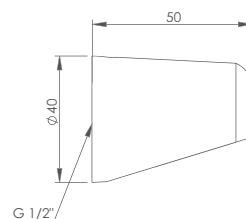

VANDAL RESISTANT FIXED SHOWER HEAD

SCHOOL PATTERN SHOWER HEAD

- Vandal resistant fixing
- Conical design
- Inlet F1/2"

Order Code: **VP310**
3 Star (8 lpm) water efficiency rating supplied as standard.