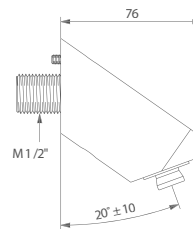

SHOWER HEADS

TONIC JET VANDAL RESISTANT SHOWER HEAD

VANDAL AND SCALE RESISTANT FIXED SHOWER HEAD

- Vandal resistant fixing with anti-rotation lug
- Inlet M1/2", removable for F1/2"
- Adjustable angle of spray (angle of spray can be preset by installer)

Order Code: **TFC712000**
3 Star (8 lpm) water efficiency rating supplied as standard.

ROUND VANDAL RESISTANT SHOWER HEAD

VANDAL AND SCALE RESISTANT FIXED SHOWER HEAD

- Vandal resistant fixing with anti-rotation lug
- Chrome plated heavy brass
- Adjustable angle of spray (angle of spray can be preset by installer)
- Inlet M1/2", removable for F1/2"

Order Code: **TFC709000**
3 Star (8 lpm) water efficiency rating supplied as standard.