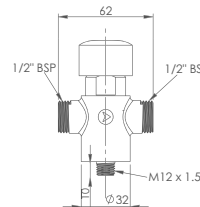

TIME FLOW SHOWER VALVES

TEMPOMIX SHOWER MIXER – RECESSED

SINGLE CONTROL AUTOMATIC SHUT-OFF SHOWER MIXER WITH TEMPERATURE ADJUSTABILITY

- Shut-off delay - 30 seconds*
- M1/2" inlet/outlet
- Stainless steel wall plate Ø195mm

Order Code: **TFC790925** - 30 seconds
See below for WELS registered shower heads.

TEMPOSTOP SHOWER VALVE – RECESSED

AUTOMATIC SHUT-OFF SHOWER VALVE SINGLE TEMPERATURE

- Shut-off delay - 30 seconds*
- F1/2" inlet/outlet
- Stainless steel wall plate Ø130mm

Order Code: **TFC749128** - 30 seconds
See below for WELS registered shower heads.

TEMPOSTOP SHOWER VALVE 30 – EXPOSED

AUTOMATIC SHUT-OFF SHOWER VALVE SINGLE TEMPERATURE

- Shut-off delay - 30 seconds*
- M1/2" inlet/outlet

Order Code: **TFC749** - 30 seconds
See below for WELS registered shower heads.

TEMPOSTOP SHOWER VALVE 15 – EXPOSED

AUTOMATIC SHUT-OFF SHOWER VALVE SINGLE TEMPERATURE

- Shut-off delay - 15 seconds*
- Straight type - in line connection
- M1/2" inlet/outlet

Order Code: **TFC747** - 15 seconds
See below for WELS registered shower heads

SHOWER HEADS

TONIC JET VANDAL RESISTANT SHOWER HEAD

VANDAL AND SCALE RESISTANT FIXED SHOWER HEAD

- Vandal resistant fixing with anti-rotation lug
- Inlet M1/2", removable for F1/2"
- Adjustable angle of spray (angle of spray can be preset by installer)

Order Code: **TFC712000**
3 Star (8 lpm) water efficiency rating supplied as standard.

ROUND VANDAL RESISTANT SHOWER HEAD

VANDAL AND SCALE RESISTANT FIXED SHOWER HEAD

- Vandal resistant fixing with anti-rotation lug
- Chrome plated heavy brass
- Adjustable angle of spray (angle of spray can be preset by installer)
- Inlet M1/2", removable for F1/2"

Order Code: **TFC709000**
3 Star (8 lpm) water efficiency rating supplied as standard.

VANDAL RESISTANT FIXED SHOWER HEAD

SCHOOL PATTERN SHOWER HEAD