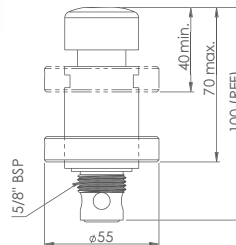

Order Code:

TFC794R - 15 seconds

4 Star (7.7 lpm) water efficiency rating supplied as standard.
Also available in 3 (9.1 lpm), 5 (5.9 lpm) and 6 (5.6 lpm) Star ratings.