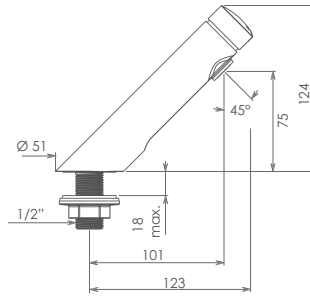

- Soft-push activation
- Approximately 7 seconds* flow time (±3)#
- Automatic shut-off without manual contact

Order Code:

TFC740510 - 7 Seconds

6 Star (5.5 lpm) water efficiency rating supplied as standard.