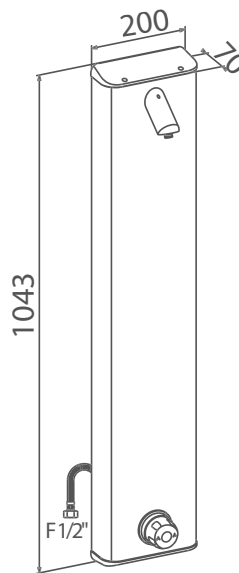

TEMPOMIX SHOWER MODULE - STAINLESS STEEL PANEL

SINGLE CONTROL AUTOMATIC SHUT-OFF SHOWER MIXER WITH TEMPERATURE ADJUSTABILITY

- High resistance to vandalism
- Temperature control by user
- Maximum temperature can be limited by the installer
- Automatic shut-off delay 30 seconds
- Solid brass shower head
- Scale resistant shower head
- Adjustable angle of spray (angle of spray can be preset by installer)
- Satin stainless steel finish on module face
- Bright chrome finish on shower head and button
- Flexible hose inlets with female 1/2" connections

Order Code:
TFC790110

3 Star (8 lpm) water efficiency rating supplied as standard.