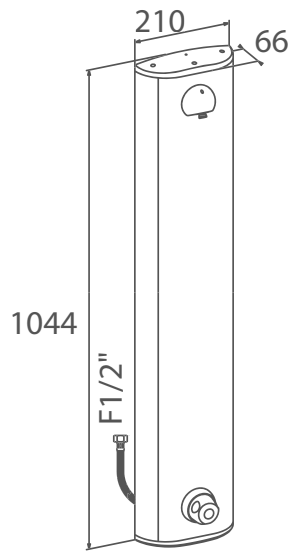

TIME FLOW SHOWER MODULES

TEMPOMIX SHOWER MODULE - ANODISED ALUMINIUM PANEL

SINGLE CONTROL AUTOMATIC SHUT-OFF SHOWER MIXER WITH TEMPERATURE ADJUSTABILITY

- High resistance to vandalism
- Temperature control by user
- Maximum temperature can be limited by the installer
- Automatic shut-off delay 30 seconds
- Solid brass shower head
- Scale resistant shower head
- Adjustable angle of spray (angle of spray can be preset by installer)
- Anodised aluminium module face panel
- Bright chrome finish on shower head and button
- Flexible hose inlets with female 1/2" connections

Order Code:
TFC790310

3 Star (8 lpm) water efficiency rating supplied as standard.