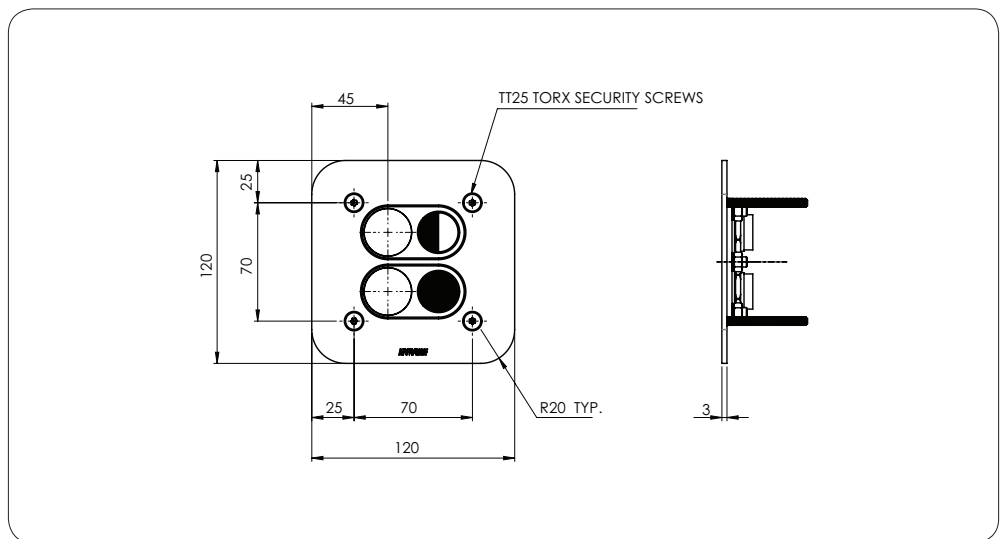

CN2DF-SD

Dual Flush
Standard Duct Installation

CN2DF-FF

Dual Flush
Recessed Mount In Wall
Front Fixed

CN2DF-FP

Dual Flush
Recessed Mount In Fixture
Front Fixed

Version: Jun 20

Call 1300 369 273
www.enware.com.au