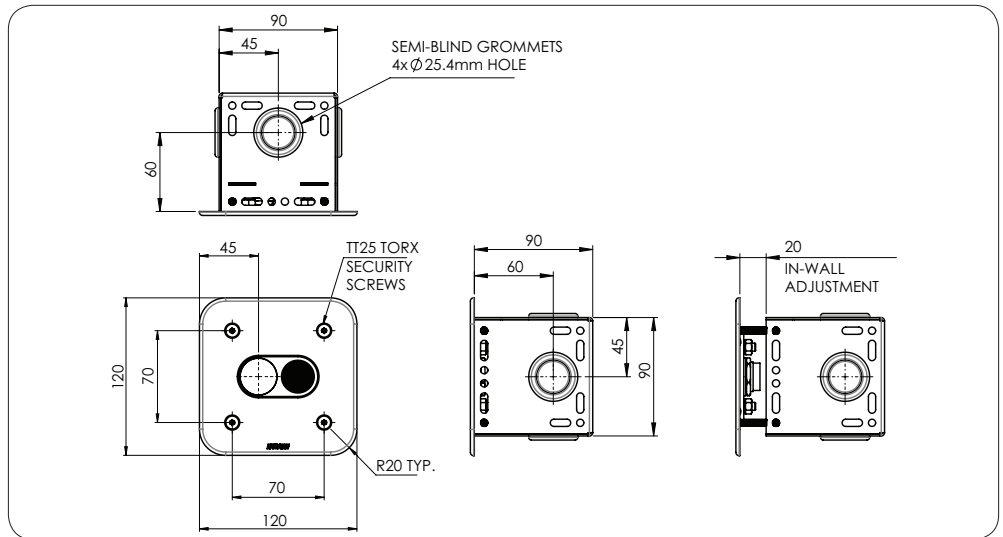

CN1SF-FF

Single Flush
Recessed Mount In Fixture
Front Fixed