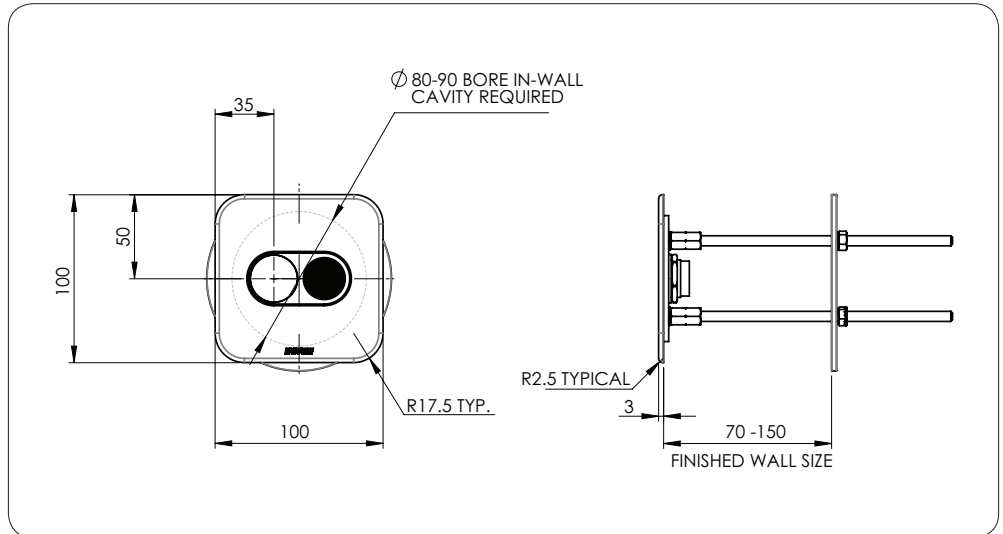

The Custodian® Toilet Flushing Control Panel

CN1SF-SD

Single Flush
Standard Duct Installation