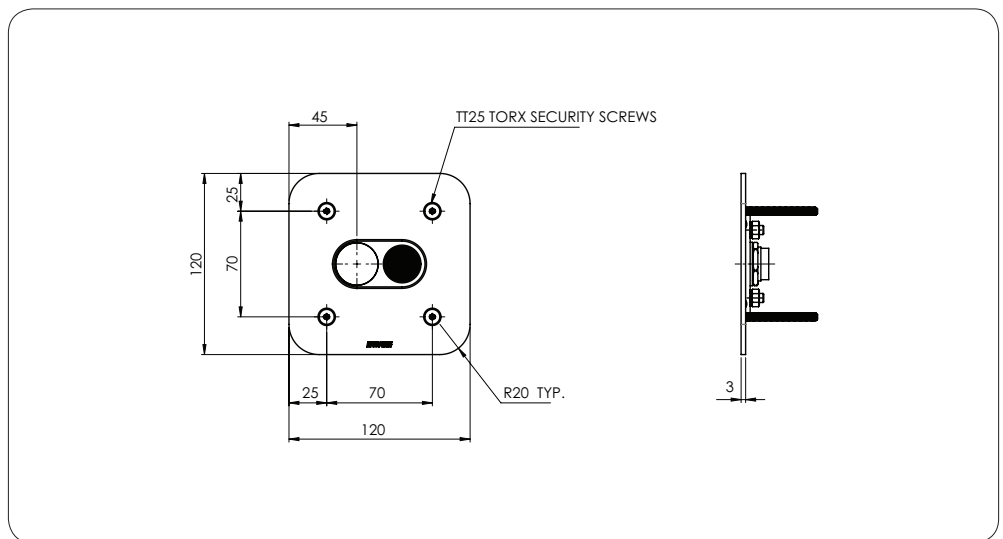

CN1SF-FP

Single Flush
Recessed Mount In Fixture
Front Fixed

Version: Jun 20

Call 1300 369 273
www.enware.com.au

Enware Australia Pty Limited
9 Endeavour Rd Caringbah NSW 2229 Australia
Ph: 02 8536 4000 info@enware.com.au