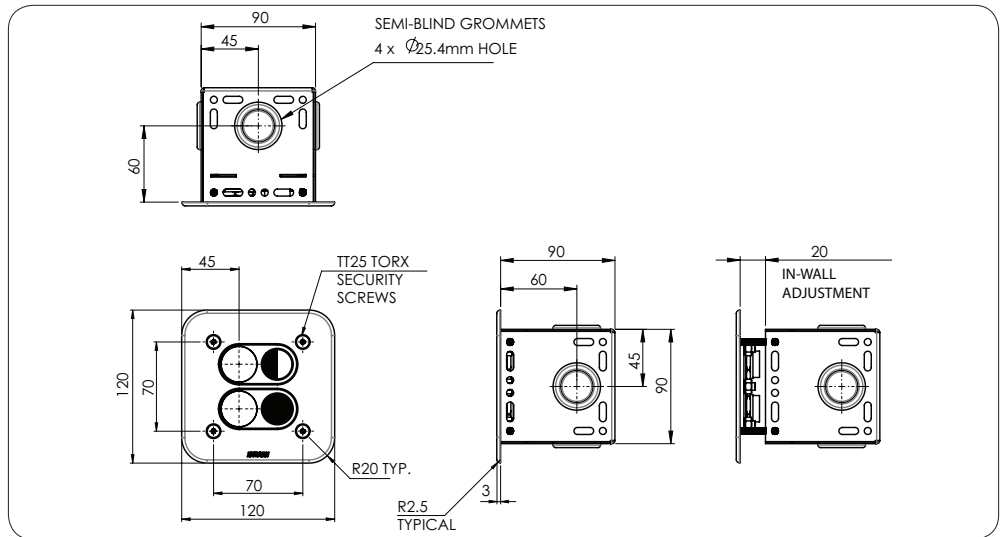

CN2DF-SD

Dual Flush
Standard Duct Installation

CN2DF-FF

Dual Flush
Recessed Mount In Wall
Front Fixed

CN2DF-FP

Dual Flush
Recessed Mount In Fixture
Front Fixed

Version: Jun 20

Call 1300 369 273
www.enware.com.au