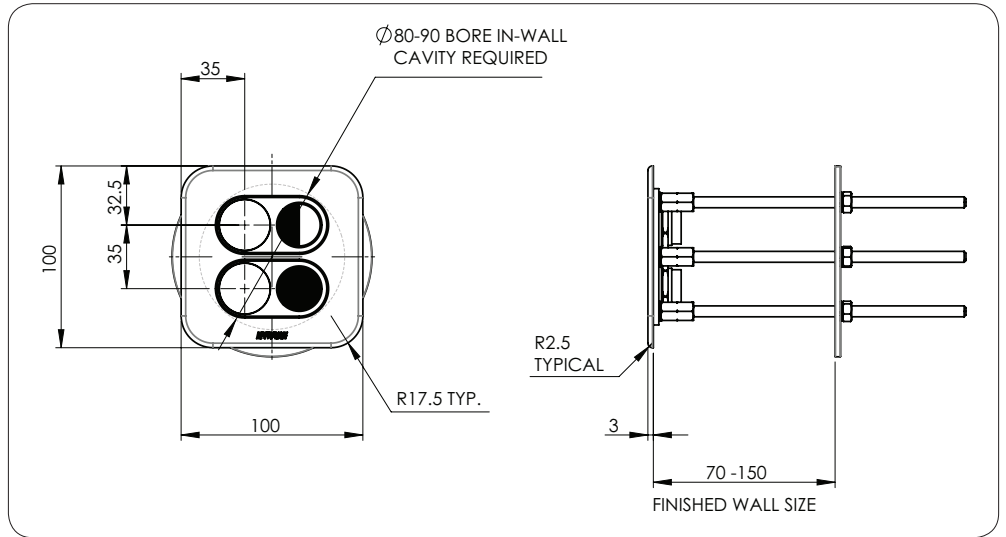

CN2DF-SD

Dual Flush
Standard Duct Installation

CN2DF-FF

Dual Flush
Recessed Mount In Wall
Front Fixed

CN2DF-FP

Dual Flush
Recessed Mount In Fixture
Front Fixed

Version: Jun 20

Call 1300 369 273
www.enware.com.au