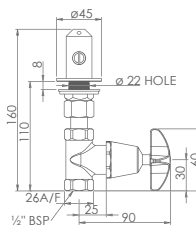

### TYPE 45 UPRIGHT BUBBLER

- With mouth guard & wall bracket - female Inlet 15mm

Order Code:

- BUB206C** - Cam Action (pictured)
- BUB206L** - Lever Action
- BUB206B** - Button Action

### TYPE 45 UPRIGHT BUBBLER - FEMALE INLET 15MM

Order Code:

- BUB234C** - Cam Action (pictured)
- BUB234L** - Lever Action
- BUB234B** - Button Action