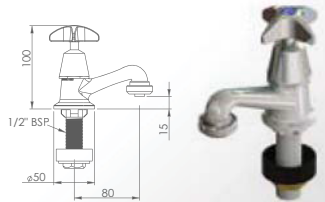

WELS RATED SPRING ACTION TAPWARE

TYPE 48 SPRING ACTION PILLAR TAP - MALE INLET 15MM

- With ablation outlet

Order Code:
BUB223C - Cam Action

WELS 4 Star (7.7 lpm) water efficiency rating supplied as standard. Also available in 3 (9.1 lpm), 5 (5.9 lpm) and 6 (5.6 lpm) Star ratings

TYPE 48 SPRING ACTION PILLAR TAP - MALE INLET 15MM

Order Code:
BUB209C - Cam Action (pictured)
BUB209L - Lever Action
BUB209B - Button Action

WELS 4 Star (7.7 lpm) water efficiency rating supplied as standard. Also available in 3 (9.1 lpm), 5 (5.9 lpm) and 6 (5.6 lpm) Star ratings