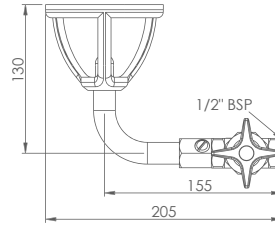

### WALL MOUNTED DRINKING FOUNTAIN WITH STAINLESS STEEL BOWL

Order Code:

- BUB218C** - Cam Action (pictured)
- BUB218L** - Lever Action
- BUB218B** - Button Action

## TYPE 44 WALL MOUNTED BUBBLER

- With mouth guard - female Inlet 15mm

Order Code:

- BUB204C** - Cam Action (pictured)
- BUB204L** - Lever Action
- BUB204B** - Button Action