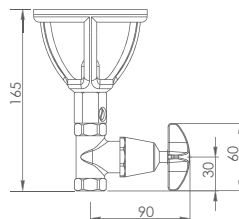

### TYPE 45 UPRIGHT BUBBLER

- With mouth guard & wall bracket - female Inlet 15mm

Order Code:

- BUB206C** - Cam Action (pictured)
- BUB206L** - Lever Action
- BUB206B** - Button Action