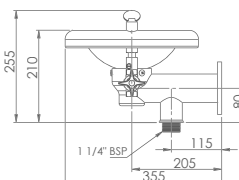

WALL MOUNTED DRINKING FOUNTAIN WITH STAINLESS STEEL BOWL

Order Code:

- **BUB218C** - Cam Action (pictured)
- **BUB218L** - Lever Action
- **BUB218B** - Button Action