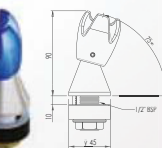

15 DEGREE BUBBLER OUTLET

- With Rubber Mouth Guard - 35mm Tail

Order Code:

- **BUB700** - Outlet (only)
- **DET701** - Button Action (sold separately)

BUB700