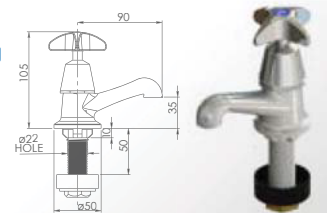

SPRING ACTION TAPWARE

SPRING ACTION TOP ASSEMBLY

Order Code:
BUB261 - Cam Action (pictured)
BUB262 - Lever Action
BUB263 - Button Action

SPRING ACTION HOSE TAP - MALE INLET 15MM

Order Code:
BUB228C - Cam Action (pictured)
BUB228L - Lever Action
BUB228B - Button Action

TYPE 46 SPRING ACTION STOP TAP - FEMALE & FEMALE 15MM

Order Code:
BUB207 - Cam Action

SPRING ACTION RECESS ADAPTOR

Order Code:
BUB211C - Cam Action

WELS RATED SPRING ACTION TAPWARE

TYPE 48 SPRING ACTION PILLAR TAP - MALE INLET 15MM

- With ablation outlet

Order Code:
BUB223C - Cam Action

WELS 4 Star (7.7 lpm) water efficiency rating supplied as standard. Also available in 3 (9.1 lpm), 5 (5.9 lpm) and 6 (5.6 lpm) Star ratings

TYPE 48 SPRING ACTION PILLAR TAP - MALE INLET 15MM

Order Code:
BUB209C - Cam Action (pictured)
BUB209L - Lever Action
BUB209B - Button Action

WELS 4 Star (7.7 lpm) water efficiency rating supplied as standard. Also available in 3 (9.1 lpm), 5 (5.9 lpm) and 6 (5.6 lpm) Star ratings

SPRING ACTION ADJUSTABLE BASIN SET

- With SP001 fixed aerated spout

Order Code:
BUB222C - Cam Action

WELS 4 Star (7.7 lpm) water efficiency rating supplied as standard. Also available in 3 (9.1 lpm), 5 (5.9 lpm) and 6 (5.6 lpm) Star ratings

TYPE 47 SPRING ACTION BIB TAP - FEMALE INLET 15MM

Order Code:
BUB208C - Cam Action (pictured)
BUB208L - Lever Action
BUB208B - Button Action

WELS 4 Star (7.7 lpm) water efficiency rating supplied as standard. Also available in 3 (9.1 lpm), 5 (5.9 lpm) and 6 (5.6 lpm) Star ratings

1300 369 273 (AUS) | www.enware.com.au | info@enware.com.au

9 Endeavour Road Caringbah NSW 2229 | P.O. Box 2545 Taren Point NSW 2229 Australia