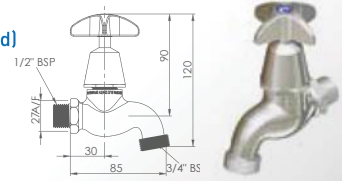

### SPRING ACTION HOSE TAP - MALE INLET 15MM

Order Code:  
**BUB228C** - Cam Action (pictured)  
**BUB228L** - Lever Action  
**BUB228B** - Button Action