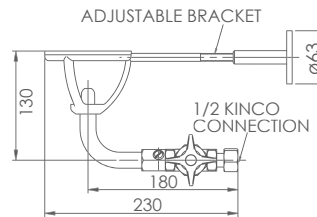

TYPE 100 WALL MOUNTED BUBBLER

- With mouth guard - female Inlet 15mm

Order Code:

- **BUB219C** - Cam Action (pictured)
- **BUB219L** - Lever Action
- **BUB219B** - Button Action