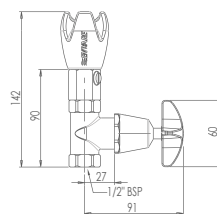

TYPE 45 UPRIGHT BUBBLER

- With rubber mouth guard - female 15mm

Order Code:

- **BUB234RC** - Cam Action (pictured)