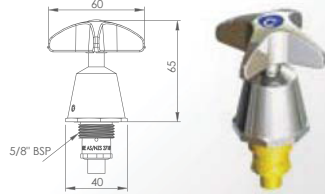

SPRING ACTION TAPWARE

SPRING ACTION TOP ASSEMBLY

Order Code:
BUB261 - Cam Action (pictured)
BUB262 - Lever Action
BUB263 - Button Action