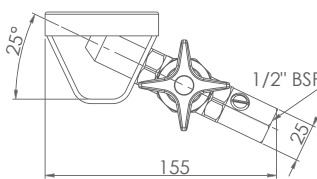

TYPE 63 BUBBLER (PWD TROUGH)

- With mouth guard & wall bracket - female Inlet 15mm

Order Code:

- **BUB224C** - Cam Action (pictured)
- **BUB224L** - Lever Action
- **BUB224B** - Button Action