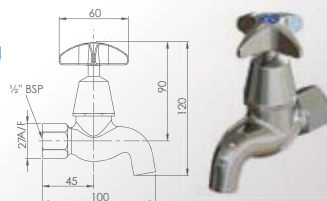

1300 369 273 (AUS) | www.enware.com.au | info@enware.com.au

9 Endeavour Road Caringbah NSW 2229 | P.O. Box 2545 Taren Point NSW 2229 Australia