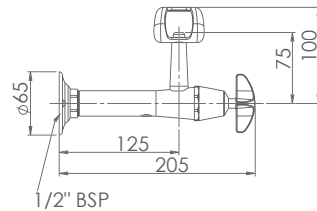

TYPE 63 BUBBLER (PWD TROUGH)

- With mouth guard & wall bracket - female Inlet 15mm

Order Code:

- **BUB224C** - Cam Action (pictured)
- **BUB224L** - Lever Action
- **BUB224B** - Button Action