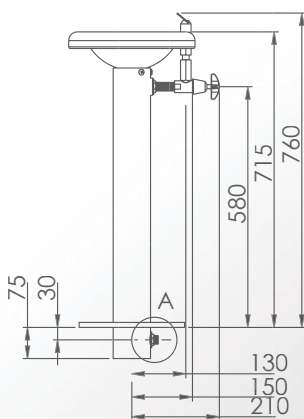

PEDESTAL DRINKING FOUNTAIN WITH STAINLESS STEEL BOWL

Order Code:

- **BUB215C** - Cam Action (pictured)
- **BUB215L** - Lever Action
- **BUB215B** - Button Action

TYPE 49 REGULATED CONTROL VALVE

- Female inlet 15mm

Order Code:

- **BUB210C** - Cam Action (pictured)
- **BUB210L** - Lever Action
- **BUB210B** - Button Action

15 DEGREE BUBBLER OUTLET

- With Rubber Mouth Guard - 35mm Tail

Order Code:

- **BUB700** - Outlet (only)
- **DET701** - Button Action (sold separately)