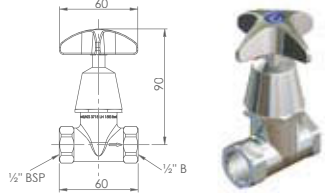

TYPE 46 SPRING ACTION STOP TAP - FEMALE & FEMALE 15MM

Order Code:
BUB207 - Cam Action