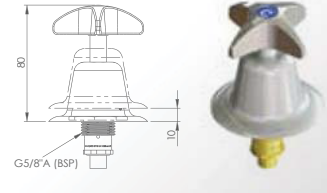

SPRING ACTION RECESS ADAPTOR

Order Code:
BUB211C - Cam Action