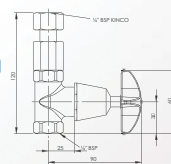

TYPE 49 REGULATED CONTROL VALVE

- Female inlet 15mm

Order Code:

- **BUB210C** - Cam Action (pictured)
- **BUB210L** - Lever Action
- **BUB210B** - Button Action