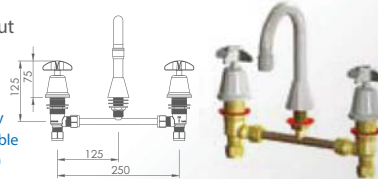

SPRING ACTION ADJUSTABLE BASIN SET

- With SP001 fixed aerated spout

Order Code:
BUB222C - Cam Action

WELS 4 Star (7.7 lpm) water efficiency rating supplied as standard. Also available in 3 (9.1 lpm), 5 (5.9 lpm) and 6 (5.6 lpm) Star ratings

TYPE 47 SPRING ACTION BIB TAP - FEMALE INLET 15MM

Order Code:
BUB208C - Cam Action (pictured)
BUB208L - Lever Action
BUB208B - Button Action

WELS 4 Star (7.7 lpm) water efficiency rating supplied as standard. Also available in 3 (9.1 lpm), 5 (5.9 lpm) and 6 (5.6 lpm) Star ratings