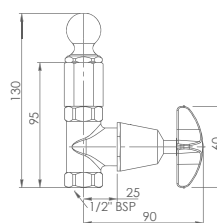

### TYPE 43 UPRIGHT BUBBLER

- With removable outlet - female Inlet 15mm

Order Code:

- BUB203C** - Cam Action (pictured)
- BUB203L** - Lever Action
- BUB203B** - Button Action

### TYPE 45 UPRIGHT BUBBLER - FEMALE INLET 15MM

Order Code:

- BUB234C** - Cam Action (pictured)
- BUB234L** - Lever Action
- BUB234B** - Button Action