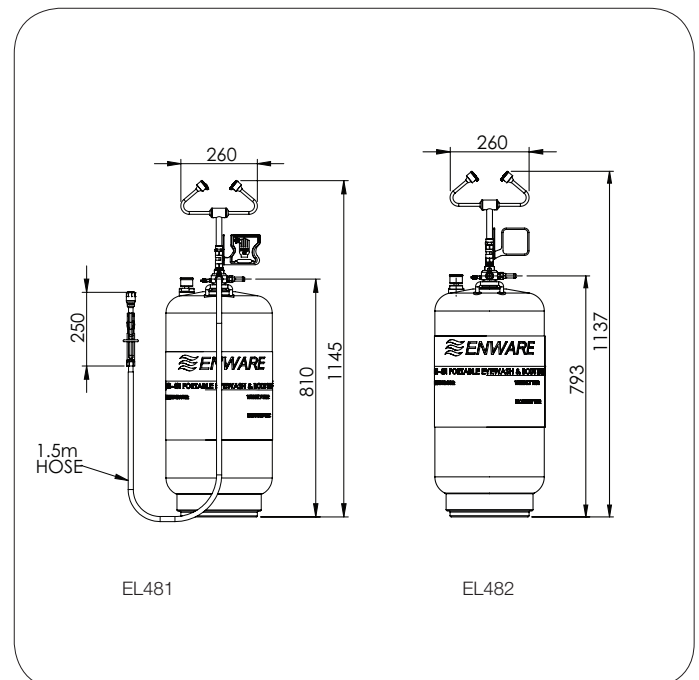

* When used in conjunction with the body spray 15 minutes flow will not be achieved.

EL481 SHOWN

Product Codes

- EL481** Portable Eye Wash/Body Spray 45L
EL482 Portable Eye Wash 45L

Technical Information

Portable Water Capacity	45 litres
Pressurised to	500 kPa (71 psi)
Hose Length	1.5 metres
Weight	27 kilograms (empty)