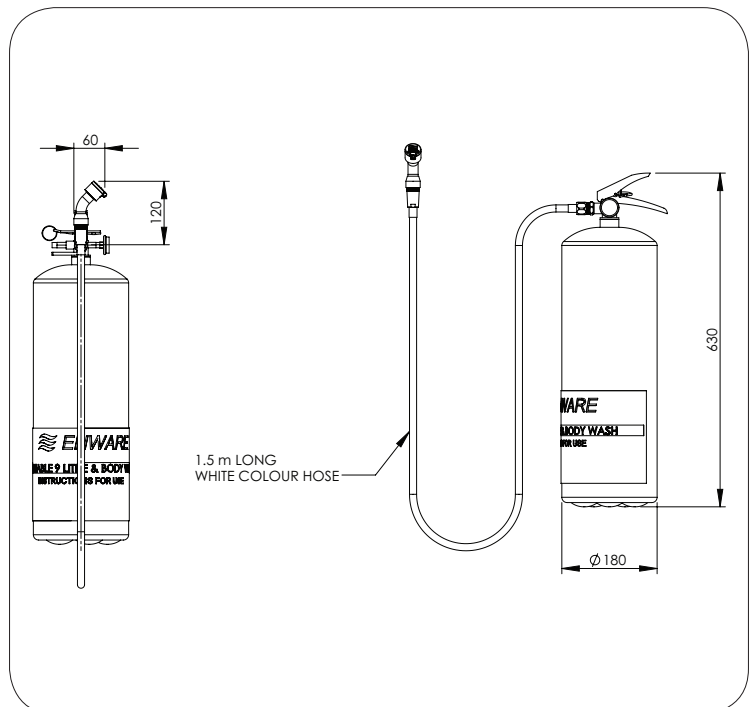

Portable 9L Eye Wash/Body Spray

Enware's portable self-contained eyewash unit provides supplementary support to primary emergency shower and eyewash.

This portable solution can help minimise an injury by providing an initial flush. The single aerated outlet can be used to spray face or body.

Ideal for industrial, commercial and educational applications.

EL480

FEATURES

- Holds 9L of potable water
- Single aerated outlet, can be used for face or body rinsing
- Stainless Steel tank with green powder coated finish
- Safety Relief Valve
- Supplied with 1.5m hose
- Pressurised by plant or bottle air via tyre filler connection
- Pressure Gauge

Product Codes

EL480 Portable 9L Eye Wash/Body Spray

Technical Information

Portable Water Capacity	9L
Pressurised to	700 kPa (100 psi)
Hose Length	1.5m
Weight	4kg

Version: Jul 18

Call 1300 369 273
www.enware.com.au