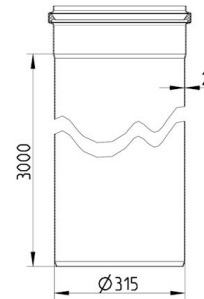

Specification Sheet

811.300.315 S STRAIGHT PIPE WITH ONE SOCKET

- Length: 3000mm
- Diameter: Ø315mm
- Stainless steel: AISI316L/EN1.4404

Product Codes

UPC/EAN: 5705499413809
VVS Number: 160138300
RSK Number: 1554577
NRF Number: 2172487
LVI Number: 0256011

Specification

Brand Name: BLÜCHER
Material: AISI 316L
Material (EN): EN 1.4404
Outlet Diameter (mm): 315
Series: Straight pipe
Weight (kg): 48,77

BLÜCHER®

A WATTS Brand