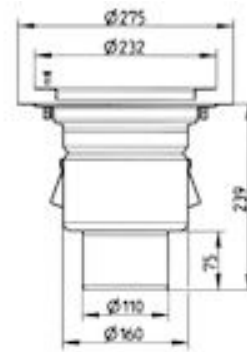

766.602.110 S INDUSTRIAL DRAIN, LOW

- Floor: vinyl
- Frame: Ø232mm
- Outlet: Ø110mm, vertical
- Stainless steel: AISI316L/EN1.4404

Product Codes

UPC/EAN: 5705499110579

VVS Number: 153021116

RSK Number:

NRF Number:

LVI Number: 3303594

Specification

Adjustable: No

Brand Name: BLÜCHER

Floor: Vinyl

Material: AISI 316L

Material (EN): EN 1.4404

Minimum Height (mm): 240

Number of Inlets: 0

Number of Screw Holes: 0

Outlet Diameter (mm): 110

Outlet Direction: Vertical

Series: Drain-Vinyl-232

Shape: Round

Size: Ø232

Weight (kg): 2,04