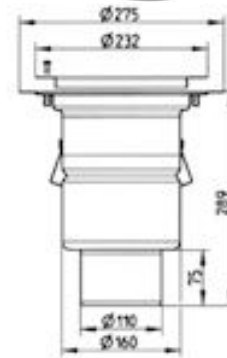

760.602.110 S INDUSTRIAL DRAIN

- Floor: vinyl
- Frame: Ø232mm
- Outlet: Ø110mm, vertical
- Stainless steel: AISI316L/EN1.4404

Product Codes

UPC/EAN: 5705499109610

VVS Number: 153020116

RSK Number:

NRF Number:

LVI Number: 3303534

Specification

Adjustable: No

Brand Name: BLÜCHER

Floor: Vinyl

Material: AISI 316L

Material (EN): EN 1.4404

Minimum Height (mm): 290

Number of Inlets: 0

Number of Screw Holes: 0

Outlet Diameter (mm): 110

Outlet Direction: Vertical

Series: Drain-Vinyl-232

Shape: Round

Size: Ø232

Weight (kg): 2,29