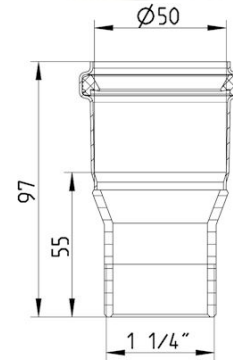

## 886.050.032 S MALE ADAPTOR

-Diameter: Ø50mm/1¼"  
-Stainless steel: AISI316L/EN1.4404

### Specification

Brand Name: BLÜCHER  
Material: AISI 316L  
Material (EN): EN 1.4404  
Outlet Diameter (mm): 1¼"  
Series: Adaptor-mail  
Type: Adaptors  
Weight (kg): 0,25

**BLÜCHER®**

A **WATTS** Brand