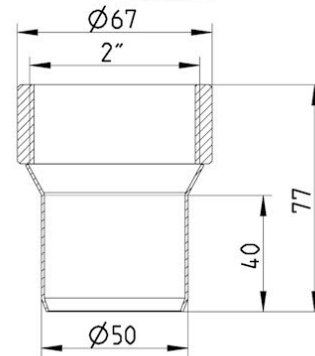

885.050.050 S FEMALE ADAPTOR

-Diameter: Ø2"/50mm
-Stainless steel: AISI316L/EN1.4404

Product Codes

UPC/EAN: 5705499403473
VVS Number: 160337051
RSK Number: 1551582
NRF Number: 3395063
LVI Number: 0253384

Specification

Brand Name: BLÜCHER
Material: AISI 316L
Material (EN): EN 1.4404
Minimum Height (mm): 77
Outlet Diameter (mm): 50
Series: Adaptor-female
Type: Adaptors
Weight (kg): 0,22

BLÜCHER®

A **WATTS** Brand