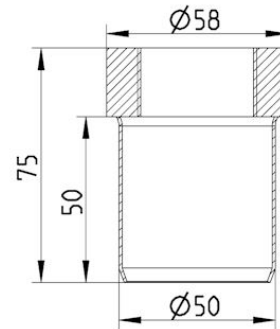

## 885.040.050 S FEMALE ADAPTOR

-Diameter:  $\text{Ø}1\frac{1}{2}"/50\text{mm}$   
-Stainless steel: AISI316L/EN1.4404

### Specification

Brand Name: BLÜCHER  
Material: AISI 316L  
Material (EN): EN 1.4404  
Minimum Height (mm): 72  
Outlet Diameter (mm): 50  
Series: Adaptor-female  
Type: Adaptors  
Weight (kg): 0,19