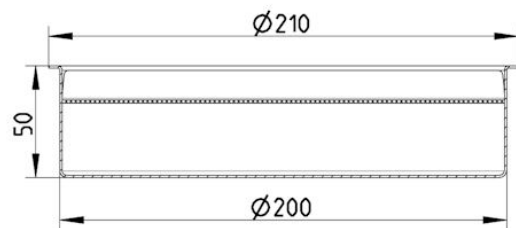

Specification Sheet

844.000.200 S SOCKET PLUG

-Diameter: Ø200mm
-Stainless steel: AISI316L/EN1.4404

Product Codes

UPC/EAN: 5705499412239
VVS Number: 160263500
RSK Number: 1551197
NRF Number: 2170959
LVI Number: 0253236

Specification

Brand Name: BLÜCHER
Material: AISI 316L
Material (EN): EN 1.4404
Minimum Height (mm): 50
Outlet Diameter (mm): 200
Series: Socket plug
Type: Plugs
Weight (kg): 0,61

BLÜCHER®

A WATTS Brand