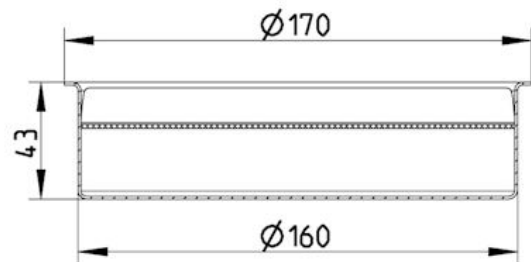

Specification Sheet

844.000.160 S SOCKET PLUG

-Diameter: Ø160mm
-Stainless steel: AISI316L/EN1.4404

Product Codes

UPC/EAN: 5705499402964
VVS Number: 160263460
RSK Number: 1550381
NRF Number: 2170365
LVI Number: 0253235

Specification

Brand Name: BLÜCHER
Material: AISI 316L
Material (EN): EN 1.4404
Minimum Height (mm): 45
Outlet Diameter (mm): 160
Series: Socket plug
Type: Plugs
Weight (kg): 1,07

BLÜCHER®

A WATTS Brand