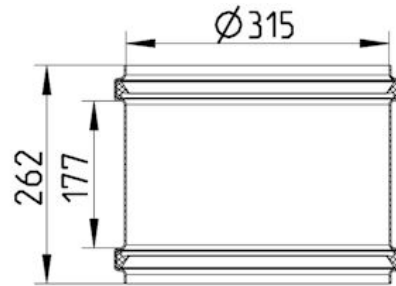

842.315.315 S DOUBLE SLIP COUPLING

-Diameter: Ø315mm
-Stainless steel: AISI316L/EN1.4404

Product Codes

UPC/EAN: 5705499413915
VVS Number: 160277615
RSK Number:
NRF Number: 2172657
LVI Number: 0256046

Specification

Brand Name: BLÜCHER
Material: AISI 316L
Material (EN): EN 1.4404
Outlet Diameter (mm): 315
Series: Double slip coupling
Type: Sockets
Weight (kg): 5,36

BLÜCHER®

A WATTS Brand