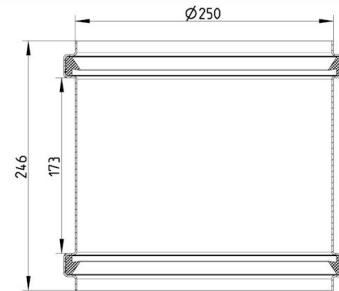

842.250.250 S DOUBLE SLIP COUPLING

-Diameter: Ø250mm
-Stainless steel: AISI316L/EN1.4404

Product Codes

UPC/EAN: 5705499121681
VVS Number: 160277550
RSK Number: 1552163
NRF Number: 2170894
LVI Number: 0252637

Specification

Brand Name: BLÜCHER
Material: AISI 316L
Material (EN): EN 1.4404
Outlet Diameter (mm): 250
Series: Double slip coupling
Type: Sockets
Weight (kg): 3,11

BLÜCHER®

A WATTS Brand