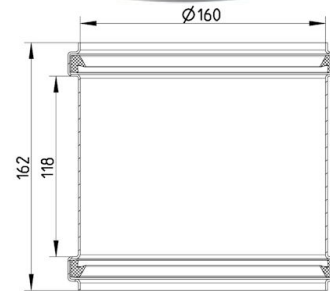

842.160.160 S DOUBLE SLIP COUPLING

-Diameter: Ø160mm
-Stainless steel: AISI316L/EN1.4404

Product Codes

UPC/EAN: 5705499402841
VVS Number: 160277460
RSK Number: 1550326
NRF Number: 2170366
LVI Number: 0252635

Specification

Brand Name: BLÜCHER
Material: AISI 316L
Material (EN): EN 1.4404
Outlet Diameter (mm): 160
Series: Double slip coupling
Type: Sockets
Weight (kg): 1,05

BLÜCHER®

A WATTS Brand